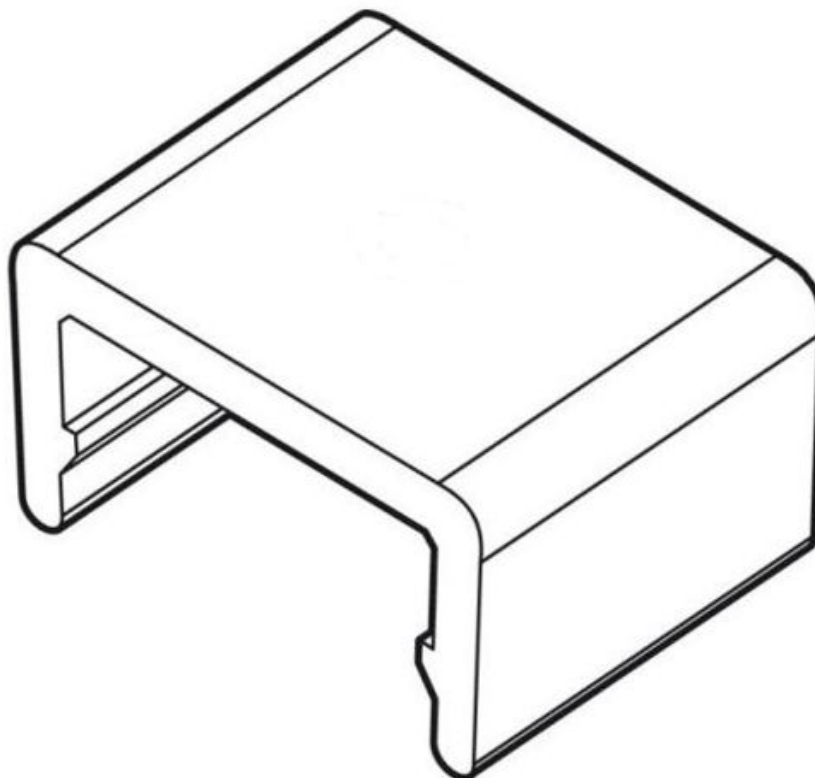

Poster retention clip for Woodline and Aluminium frames

Short Description

- Retaining clip to keep your sign or poster in place
- ONLY suitable for use with Woodline Frames and Aluminium Profile frames

Product Images

Description

Poster retention clip for Wooden and Aluminium poster frames

Stops posters sliding out from frames when they are used landscape or with slot at the bottom.

- Easy to use snap-on action.
- strong clip to stop the poster sliding out.

Additional Information

More Information	For Woodline and Alu profile ONLY. We supply a smaller version of this retention clip for plastic Slim Frames.
Delivery and Returns	<ul style="list-style-type: none">• We offer a choice of delivery options tailored to the goods selected and your location, calculated for you automatically in the Checkout. When feasible, you will be offered options for Free, Economy or Next Day delivery.• Any product returned by the purchaser must be unused and in its original packaging, which should be unmarked. If goods are received damaged or faulty we will take care of the problem.• For detailed information about Delivery charges or Returns and refund policies, please click on the links below.
Include in Google Feed	Yes
Postable	No
Small parcel	No
Oversize	No