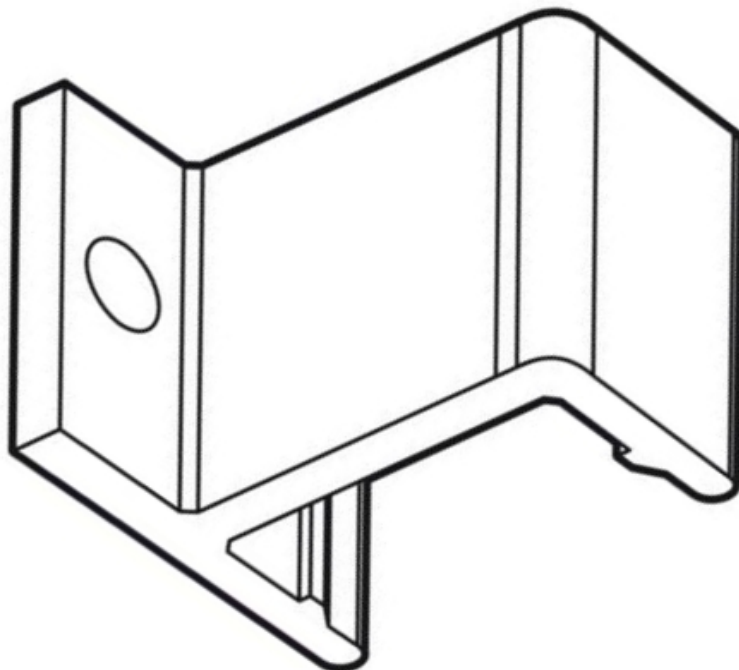

Wall fixing clip for Woodline and Aluminium profile frames

Short Description

Wall fixing clips for Wooden and Aluminium poster frames

Product Images

Description

Wall fixing clips for Wooden and Aluminium poster frames

These wall fixing clips attach to the outside rim of Woodline and Alu profile poster frames, to make a great looking chunky wall mounted poster frame or sign.

- Easy snap-on action.
- 3 fixings required for A5 to A3 size frames.
- 4 fixings best for the A2 and A1 versions.
- Screws and wall plugs not supplied.