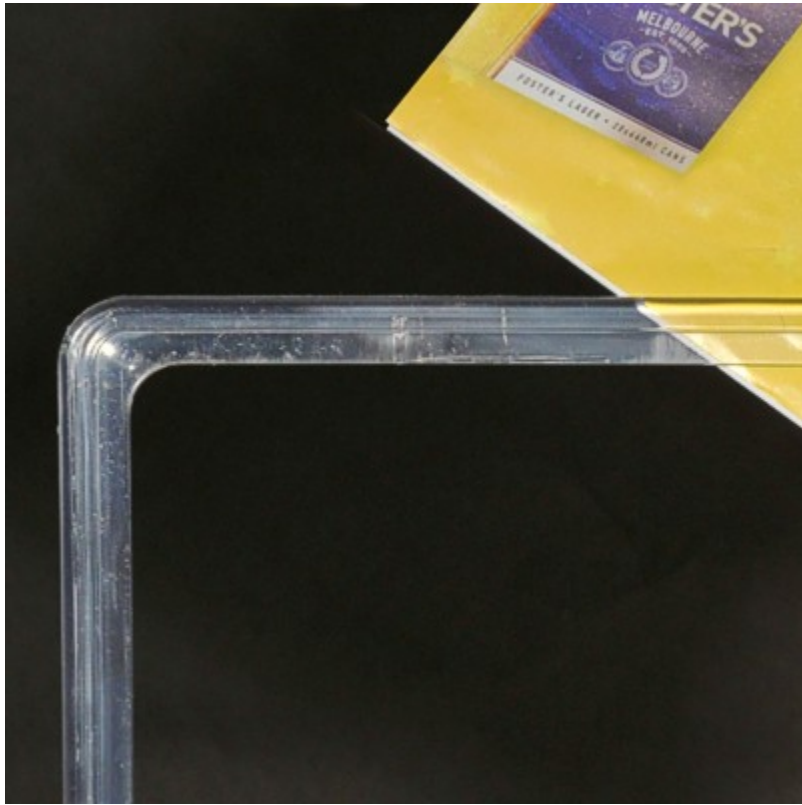

Clear A4 showcard frame with trigger clamp

Short Description

- A4 clear frame with clamp-on show card holder - versatile and can be rotated as required
- Showcard holder with clamp for clothes rails and cartons, easy spring loaded thumb clamp
- Insert your A4 price ticket directly into the frame or, for paper, we recommend an optional U-pocket

Product Images

Description

A4 Show card price and POS holder with clamp attachment

The versatile trigger clamp permits rapid attachment of this showcard frame onto clothes rails, crates, shop fixtures, office partitions etc. The trigger action and spring loaded clamp grip securely, holding the A4 POS holder at the correct angle.

- Strong transparent A4 frame, held in a clear T-piece, has a showcard insertion slot at the top (or side when used landscape). Can be used double-sided.
- Jaws of the clamp are lined with non slip plastic to prevent unwanted slippage. The jaws will not mark the rail or box etc. onto which it is fitted.
- When using paper inserts we recommend ordering the optional clear plastic U-pocket.