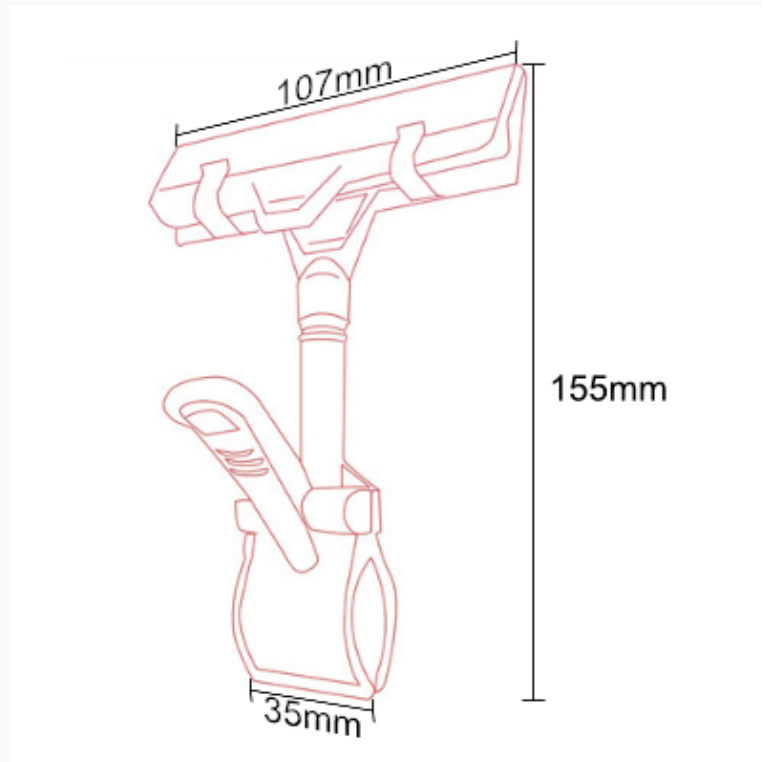

More Information

Suitable use

- These clothes rack price ticket holders are suitable for limited outdoor use provided that larger size price cards are avoided due to wind effect.
- They are popular as a budget sign holder with market stalls and value stores all over the world.
- Before buying in bulk we suggest you evaluate this product in your intended environment.

Applications in warehouse labelling and cash and carry stores

- Some of our customers have used these spring-loaded clamps successfully in a warehouse environment and in cash 'n carry stores
- They are used for attaching temporary labels and tickets to products in crates and storage bins, including cardboard gaylords.
- Stock information, location positions and destinations can be displayed rapidly and they clamp-on holders re-used.

Product Dimensions

Delivery and Returns

- We offer a choice of delivery options tailored to the goods selected and your location, calculated for you automatically in the Checkout. When feasible, you will be offered options for Free, Economy or Next Day delivery.
- Any product returned by the purchaser must be unused and in its original packaging, which should be unmarked. If goods are received damaged or faulty we will take care of the problem.
- For detailed information about Delivery charges or Returns and refund policies, please click on the links below.

Include in Google Feed

Yes