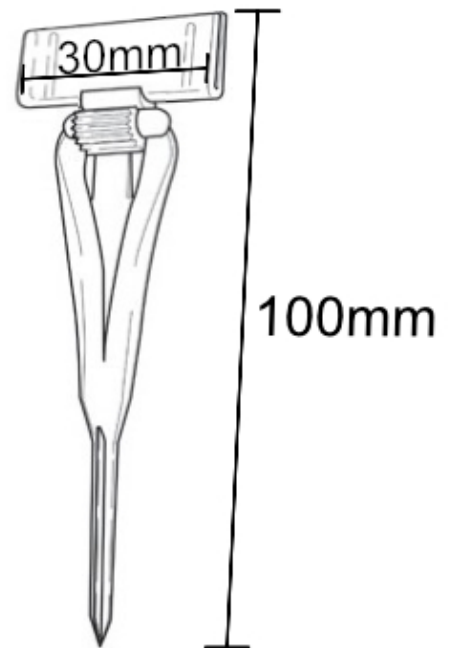

### Pin & Spike style ticket holders - food grade

**Price ticket holders which can be stuck into displays are useful in food counters and other shop displays.**

**Butchers pins** are made from food-grade stainless steel. These stiff wire pins can be stuck in meat or cheese as they can be sterilised for reuse. The spring loop at the top will grip a plastic price card - for example, made from 500-micron plastic. The ticket will typically be the size of a credit card or up to double that size.

**The plastic spike card clip** has an adjustable angle head into which a plastic or card price ticket can be inserted as a push fit. As well as some food applications these stick-in price ticket holders can be used for pricing wool or perhaps stuck into Oasis in floristry displays.

Both these stick in price ticket holders can be used with our 74x105mm (A7 size) plastic [chalk cards](#) using smudge-proof Posterman [waterproof chalk pens](#) (please click links to view and order these accessories).

## Additional Information

Dimensions of the CG.PIN food grade stainless steel provision pin as follows:

Product Dimensions

Dimensions of the CG.SPIKE :

Delivery and Returns

- We offer a choice of delivery options tailored to the goods selected and your location, calculated for you automatically in the Checkout. When feasible, you will be offered options for Free, Economy or Next Day delivery.
- Any product returned by the purchaser must be unused and in its original packaging, which should be unmarked. If goods are received damaged or faulty we will take care of the problem.
- For detailed information about Delivery charges or Returns and refund policies, please click on the links below.