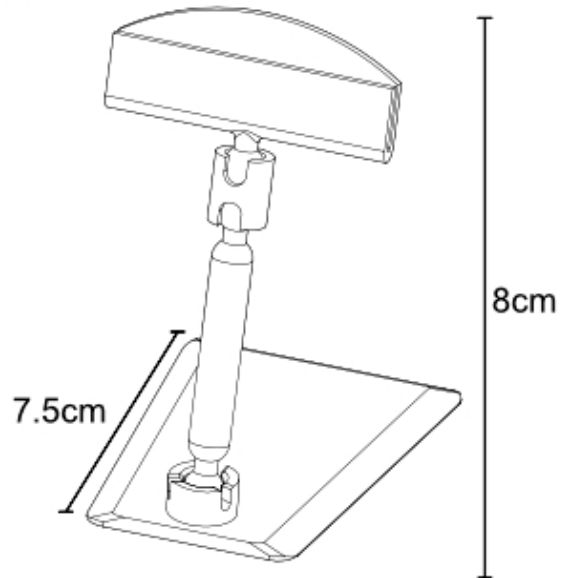

Additional Information

More Information

The ideal card should be up to about 4" (10cm) wide - for example A7 size or a little larger.
Can be washed in warm water. We do not recommend high temperature dishwasher programmes and these plastic display holders are not intended for use on hot plates.

Product Dimensions

CG.10

Delivery and Returns

- We offer a choice of delivery options tailored to the goods selected and your location, calculated for you automatically in the Checkout. When feasible, you will be offered options for Free, Economy or Next Day delivery.
- Any product returned by the purchaser must be unused and in its original packaging, which should be unmarked. If goods are received damaged or faulty we will take care of the problem.
- For detailed information about Delivery charges or Returns and refund policies, please click on the links below.

Include in Google Feed

Yes

Postable

No

Small parcel

No

Oversize

No