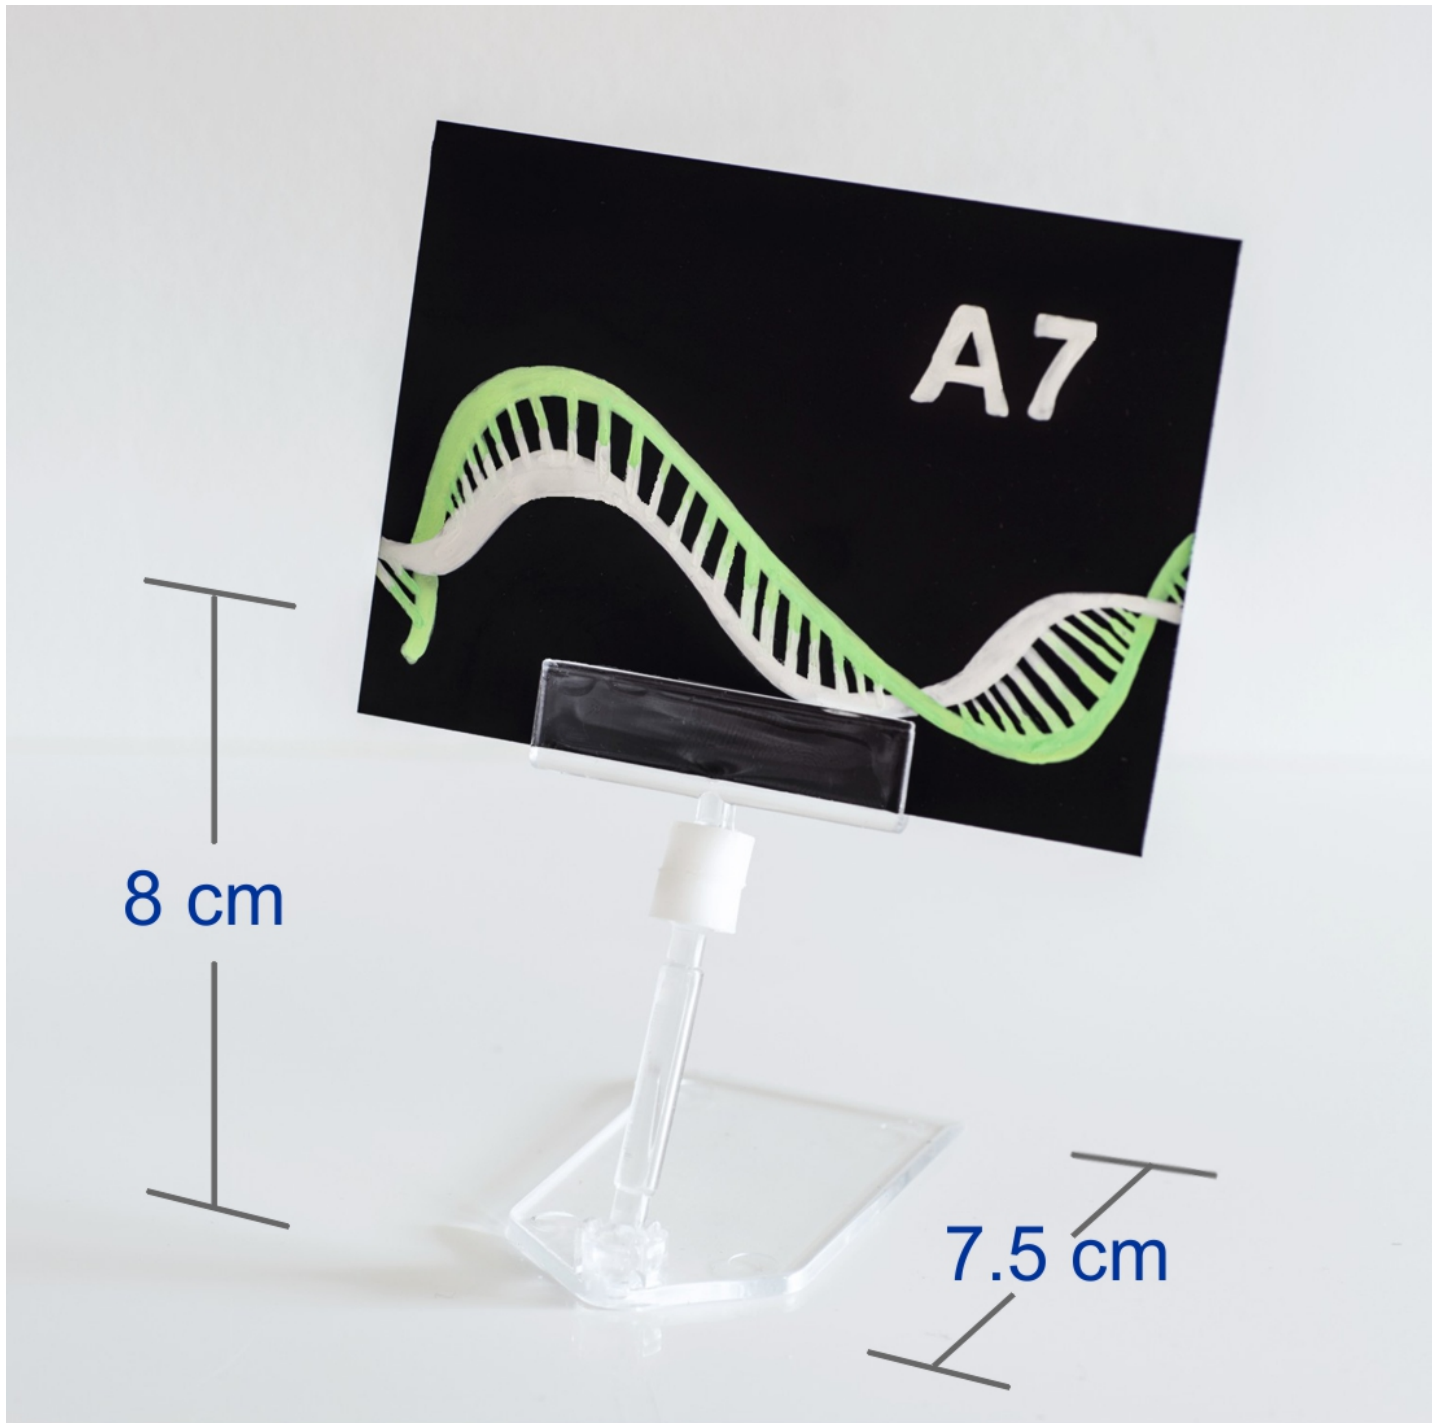

Description

Food counter price label holder

Great value food ticket holder comprising a clear plastic push-in label holder on a short stem with a plastic foot. This small label display stand is perfect for food counters - for example for cheese counters, cold meats, cakes, olives etc.

- 2" wide price label holder accepts small cards displaying prices and descriptions.