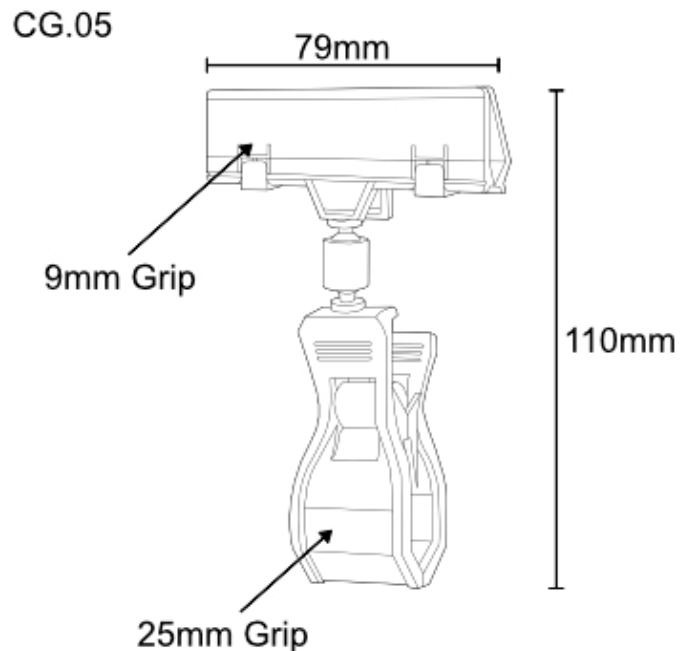

- Jaws of the sign holder are spring loaded and designed to accept a range of showcards or price tickets from stiff plastic up to 4mm thick display board. The thick card gripper is suitable for signs up to A5 size.
- The lower clamp will attach to many different display items up to 1" (25mm) thick including rails and tubes.
- Popular point of sale ticket holder for green grocers and market stalls through to smart delicatessens and high end food halls.
- These heavy duty POP clips with springs are in use worldwide for retail display.
- As the clip will grip rigid foam centred board and many other display materials, these clamp sign holders are also used to label products at exhibitions and in showrooms.
- Lower cost shipping by post applies for up to 30 CG.05

#### Specifications

Clear plastic multi-angle thick card gripper contains a small steel spring to grip most showcards. The clamp mechanism will attach onto many clothes rails but equally onto fruit and veg trays, glass shelves or risers, push chair and stroller handles, bicycle handlebars.

### Product Dimensions