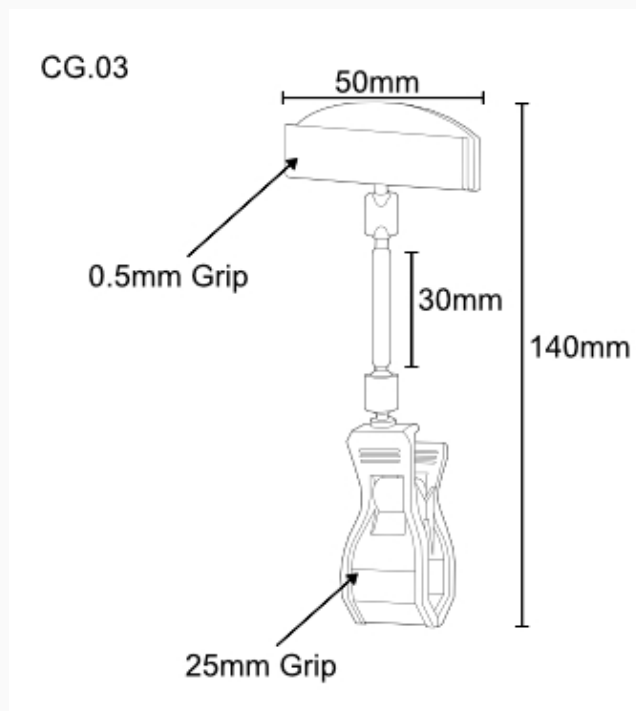

- Similar to Card Gripper CG.01 but with a 2" (5cm) extended stem to enable price tickets to be displayed effectively in more difficult situations. The rod can be swivelled in any direction.
- The versatile clamp has jaws which open 1" (2.5cm) wide to allow reliable attachment onto baskets, trays and boxes with thick edges. Ideal for grocers, florists, deli counters etc.
- The price ticket or sign should be around 500 micron thick - about the thickness of a typical postcard - in order to be held secure.
- This clip-on sign holder is made from clear polycarbonate plastic and can be for price tickets in food displays.
- Lower cost shipping by post applies for up to 20 CG.03

### Product Dimensions