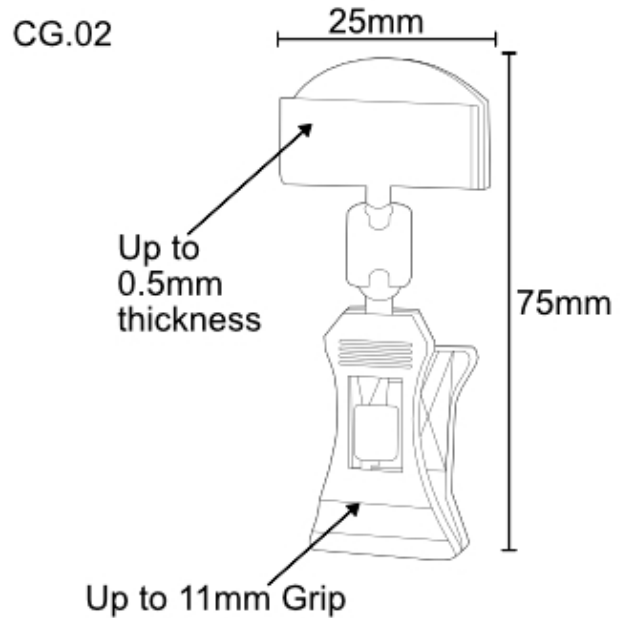

Additional Information

More Information

Clear polycarbonate clips are safe and practical to use in food display areas. These ticket holders clip onto trays, display stands and products for sale depending on the application. They are a great visual merchandising ticket holder.

Product Dimensions

Delivery and Returns

- We offer a choice of delivery options tailored to the goods selected and your location, calculated for you automatically in the Checkout. When feasible, you will be offered options for Free, Economy or Next Day delivery.
- Any product returned by the purchaser must be unused and in its original packaging, which should be unmarked. If goods are received damaged or faulty we will take care of the problem.
- For detailed information about Delivery charges or Returns and refund policies, please click on the links below.

Include in Google Feed

Yes

Postable

No

Small parcel

No

Oversize

No