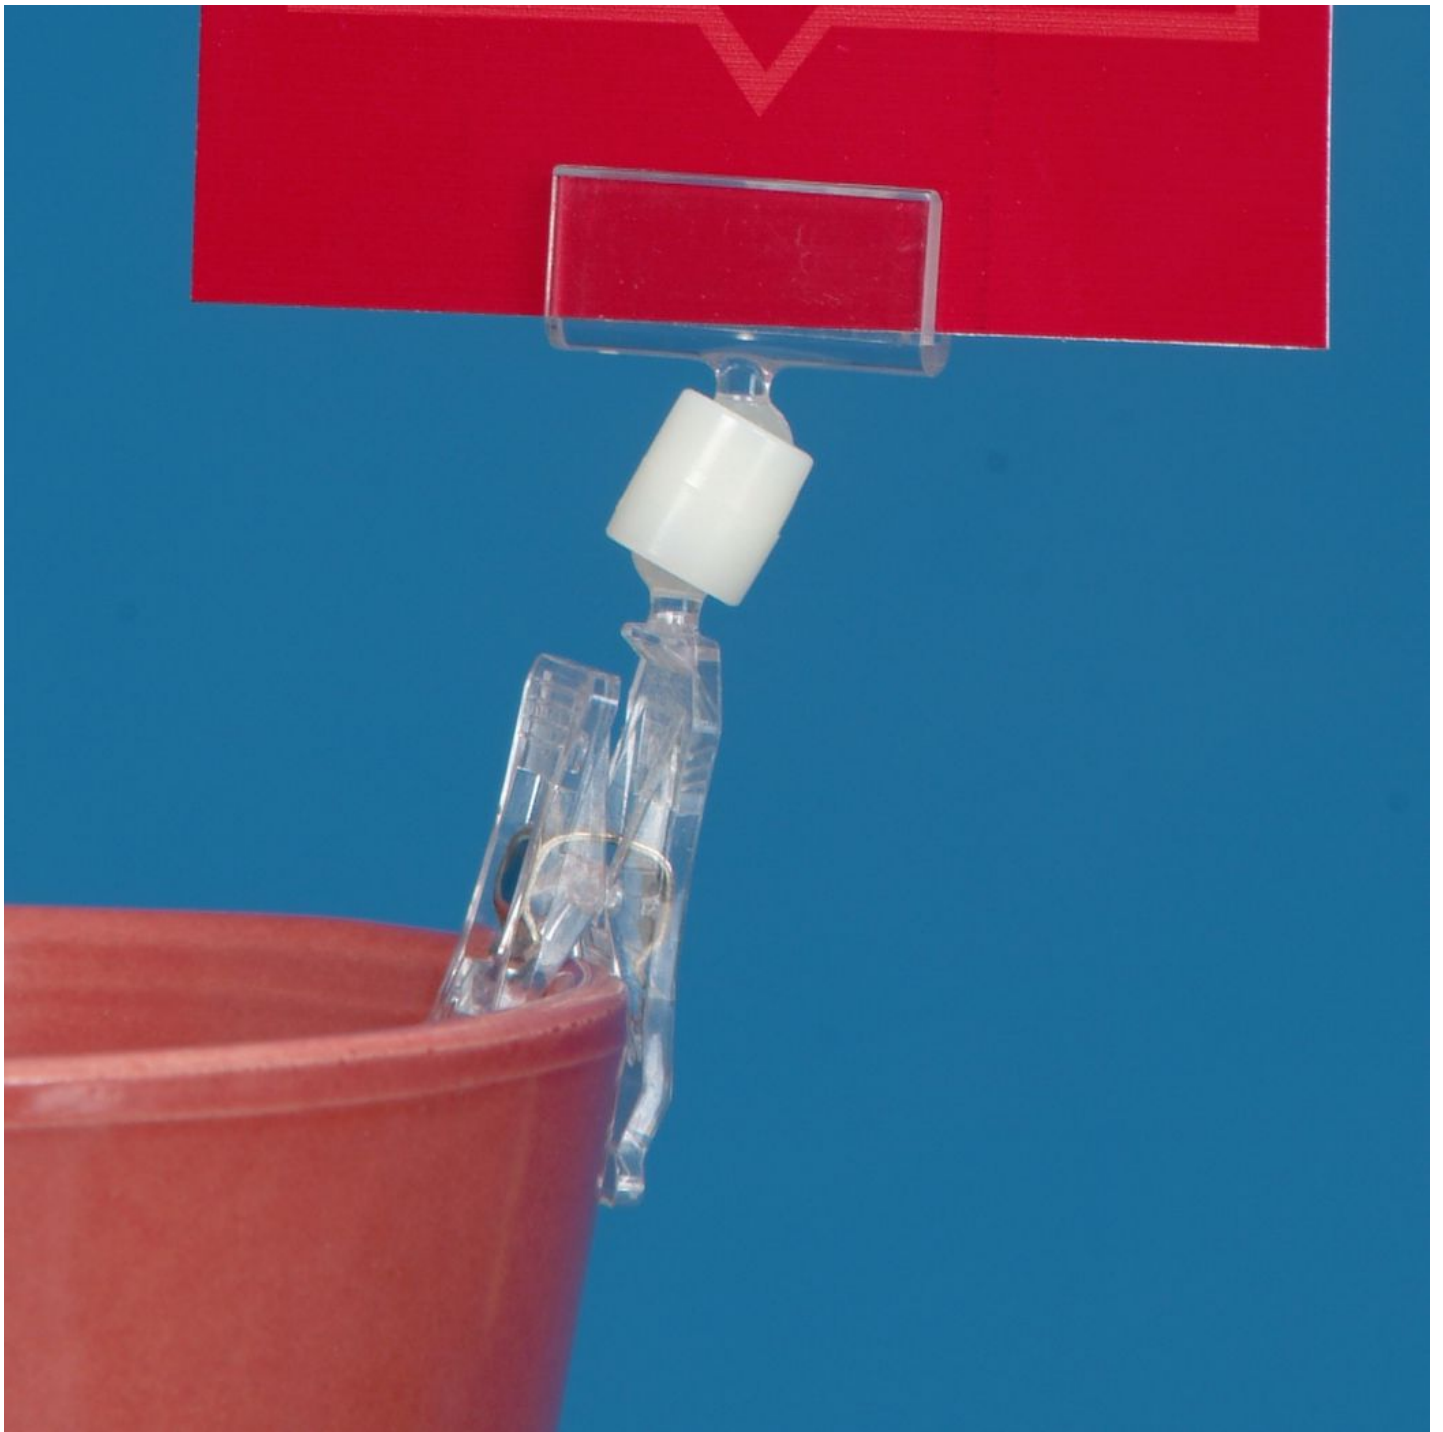

Card Gripper with small card clip

Short Description

- Small clear plastic clip to hold cards and small price tickets
- Clip-on card holder POS clip for smaller information tickets
- For attaching small cards and price tickets to dishes, vases, boxes. MOQ 10 pieces

Product Images

Description

Clip ticket holder with smaller clamp

These Card Grippers are often used to display the price of food displayed in refrigerated cabinets or in self-service counters. They will clip reliably onto a range of containers, plates, dishes etc.

Clip-on card holder for attaching small cards and price tickets to dishes, vases, boxes. Clear plastic price display clip

- Spring cardholders can be removed and reused with ease.
- Clip-on sign holders also attach to many other containers such as vases and acrylic merchandising stands.
- Also known as Combo spring clips or Swivo sign holders they are useful for many POS and price ticket display applications
- The optimum card thickness is around 500 micron (0.5mm). This POP Clip can be used in conjunction with our [A7 reusable Chalk Cards](#) and [Securit chalk pens](#).

Additional Information

More Information

Clear polycarbonate clips are safe and practical to use in food display areas. These ticket holders clip onto trays, display stands and products for sale depending on the application. They are a great visual merchandising ticket holder.