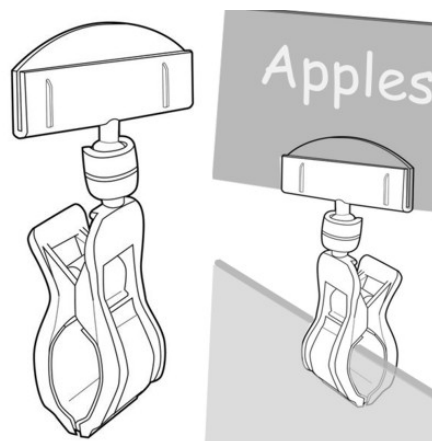

POP Clip Card Gripper with large clamp

Short Description

- Angled ticket card holder with large clip
- Information holding clip for displaying price cards

Product Images

Description

POP Clip Card Gripper with large clamp fits tubes and boxes

Versatile ticket holder clip with clamp attaches easily to food containers, clothes rails, bicycle handlebars, dump bins, pram handles, lawnmowers, terracotta pots, whicker baskets, wide rim vases etc. making it easy to attach a price ticket or other point-of-sale material.

- The angle of the card is fully adjustable in three axes so the ticket can always be displayed vertically or at the optimum reading angle.
- This multi-angle card holder is also known as a Combo Clip or POP Clip. The clamp jaws open to 25mm / 1" max.
- The optimum card thickness is around 500 micron (0.5mm). This POP Clip can be used in conjunction with our [A7 reusable Chalk Cards](#) and [white chalk pens](#).
- Made from durable clear plastic for use indoors and outside.
- Lower cost shipping by post applies for up to 20 CG.01