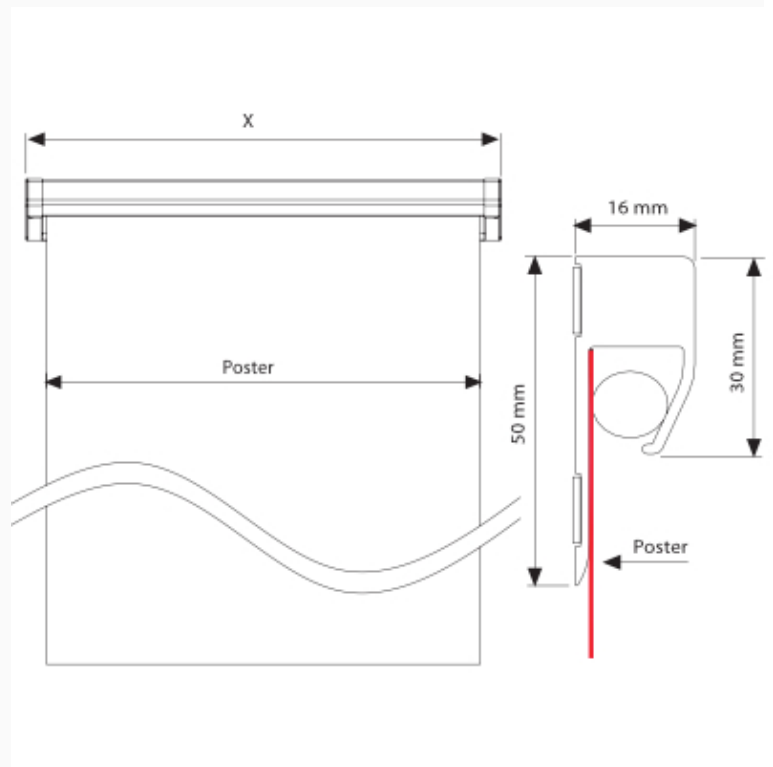

## **Wall info rail main features**

- Quick and easy to insert documents, pictures or table orders.
- Use next to the office door or desk as a note or message holder.
- Display charts, drawings and plans in the conference room.
- Holds artwork, maps or printouts in the classroom.
- Wipe clean aluminium design. Durable and reliable performance.
- Screw holes are hidden behind slide-along end caps - or simply stick to the wall.
- All sizes of Fast Note are self-stick as they come with strong adhesive tape pre-applied to rear - simply peel off the protective film and press the rail firmly to the wall (or other suitable surface).
- Suitable for use of Posters/paper thickness minimum 0.1mm - maximum 0.8mm thick.

Four different widths of Fast Note are stocked.

31cm (12") 50cm (20") 100cm (40") 150cm (59")

Note: Overall sizes are 25mm (1") wider than the above paper insert sizes.

More Information

### **HOW THE GRIP RAIL WORKS**

Individual pieces of paper can be inserted or removed as required making this a quick and convenient wall display document holder or ticket holder. Well made and practical, the aluminium rail incorporates and conceals mini rollers which instantly grip any sheets you insert. To remove simply lift up and away - this action releases the grip of the individual rollers holding that particular sheet, while adjacent sheets remain secured in place.

### Product Dimensions