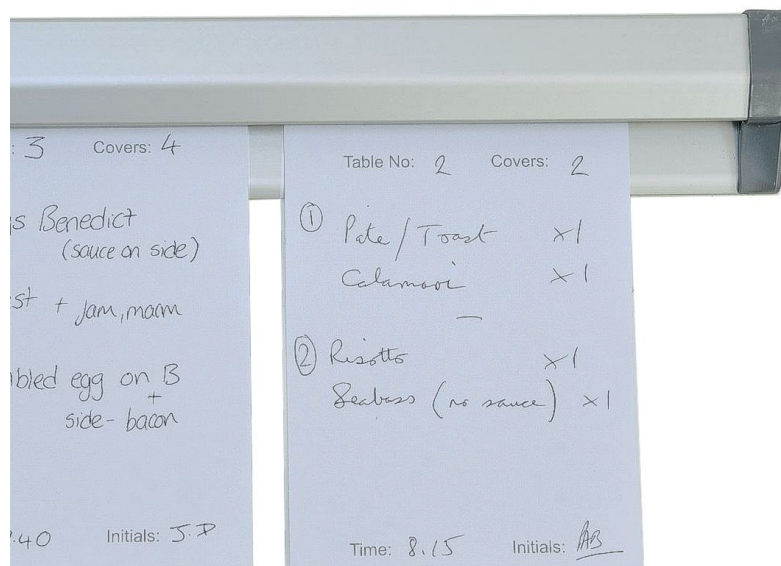

Note grabber paper display gripper rail

Short Description

- Multi-use paper display gripper rail: Kitchen tab grabber, wall artwork holders - in four widths.
- Concealed fixings - can be screwed to a wall or stick permanently with supplied adhesive strips
- Easy clean aluminium note grabber, reliable grab/release function with inbuilt plastic roller-grips
- Poster rail hanging system for school classrooms to display students work, meeting rooms, offices etc.

Product Images