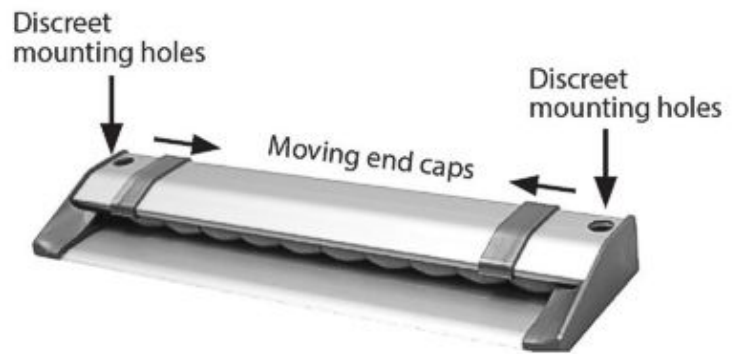

TWO-WAY FIXING

FRONT VIEW