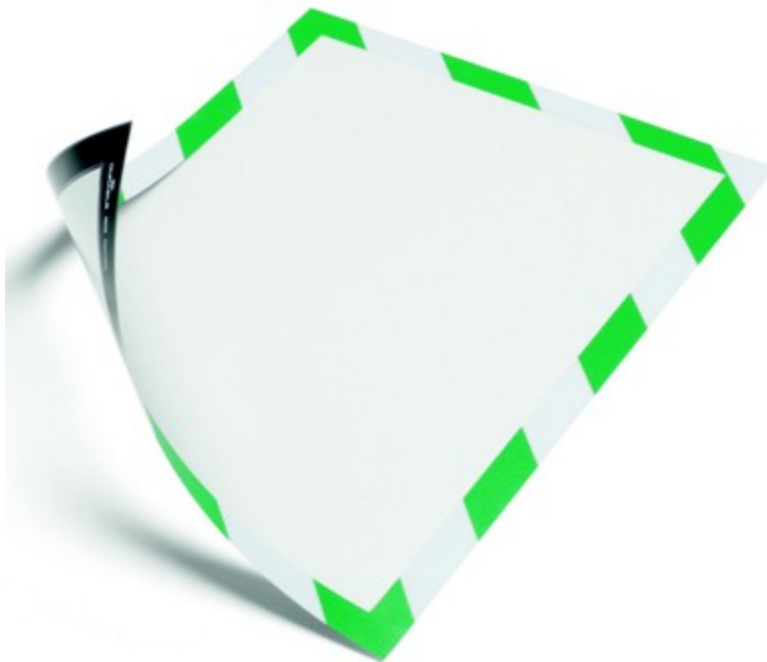

A4 Magnetic first aid & safe condition sign holder

Short Description

- Green & white first aid and health and safety sign holder with magnetic back
- Striped green and white border attracts the eye and adds impact
- Suitable for fixing onto magnetic whiteboards, steel doors and cabinets, machinery etc.

Product Images

Description

A4 Magnetic first aid sign holder

Magnetic sign holder to display A4 printed first aid or safety condition sign (also known as a safety environment sign).

- Magnetic emergency escape or first aid sign holder with green and white striped border.
- Will hold any A4 safe condition sign or first aid sign to any magnetic surface.
- Can be used either landscape or portrait to display bespoke emergency exit or first aid signs.
- Magnetic pocket to attach first aid and safe condition signs to: white goods (fridges etc.), steel lockers, first aid cabinets or machinery for example.