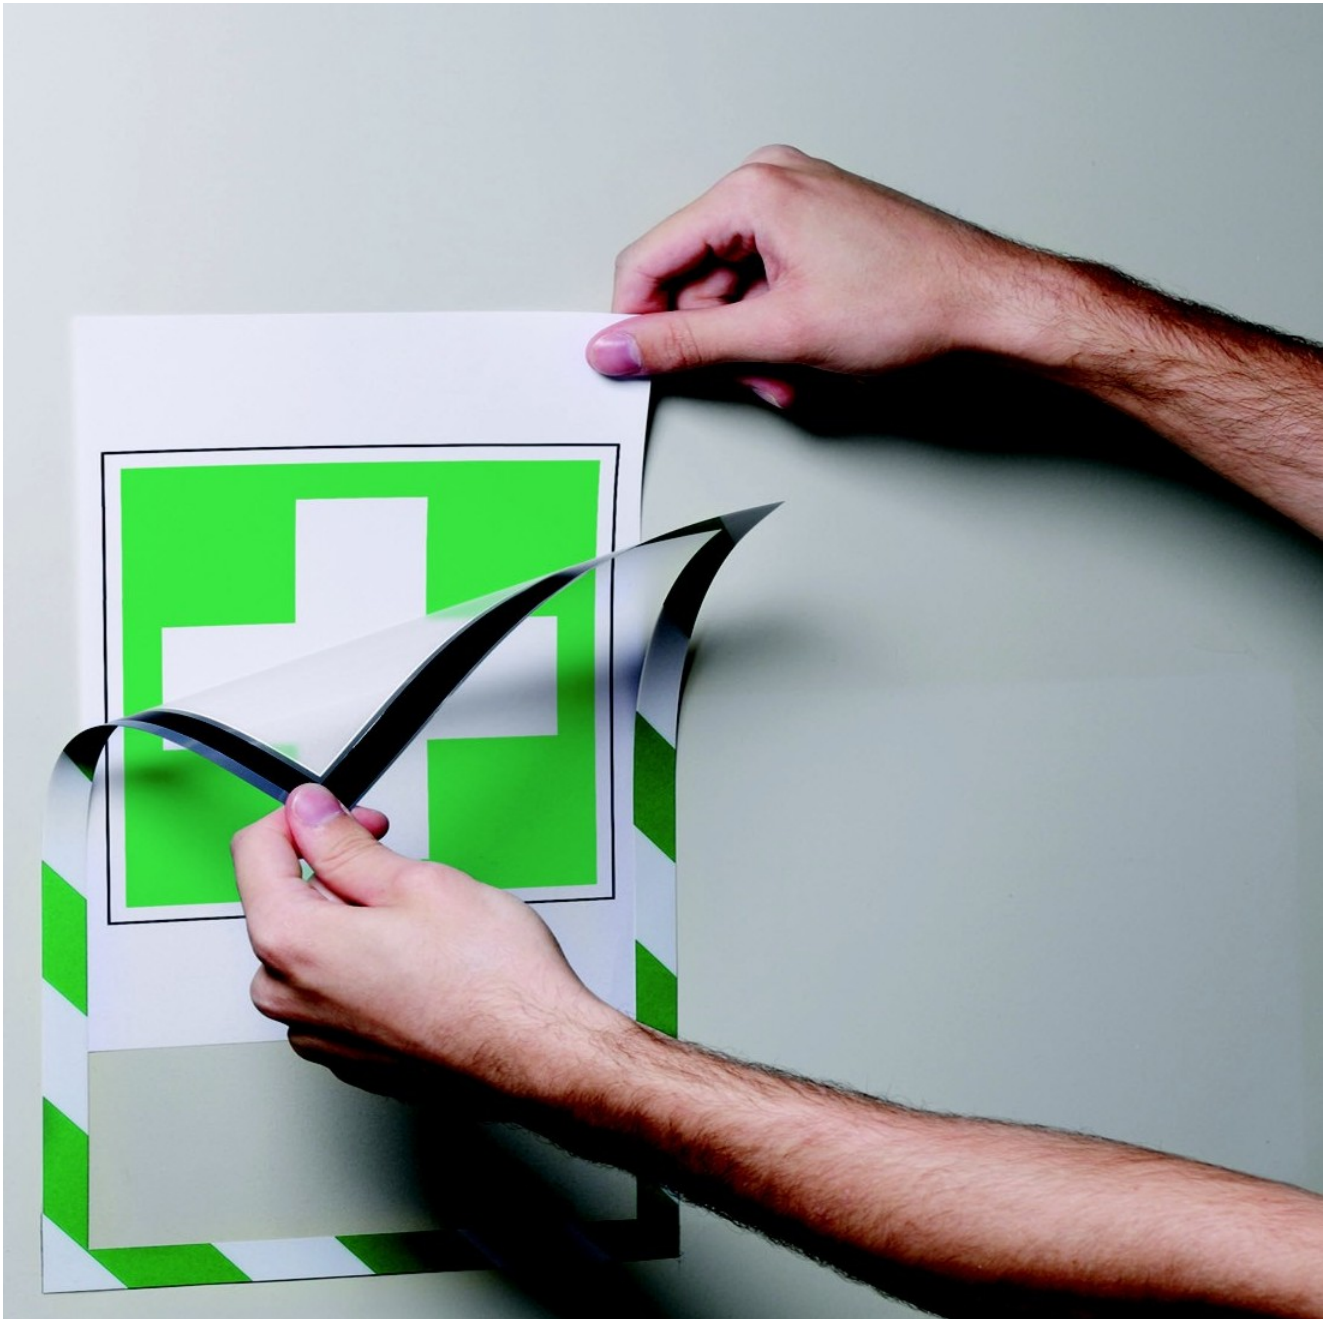

A4 Magnetic first aid & safe condition sign holder

Short Description

- Green & white first aid and health and safety sign holder with magnetic back
- Striped green and white border attracts the eye and adds impact
- Suitable for fixing onto magnetic whiteboards, steel doors and cabinets, machinery etc.

Product Images

Description

A4 Magnetic first aid sign holder

Magnetic sign holder to display A4 printed first aid or safety condition sign (also known as a safety environment sign).

- Magnetic emergency escape or first aid sign holder with green and white striped border.
- Will hold any A4 safe condition sign or first aid sign to any magnetic surface.
- Can be used either landscape or portrait to display bespoke emergency exit or first aid signs.
- Magnetic pocket to attach first aid and safe condition signs to: white goods (fridges etc.), steel lockers, first aid cabinets or machinery for example.