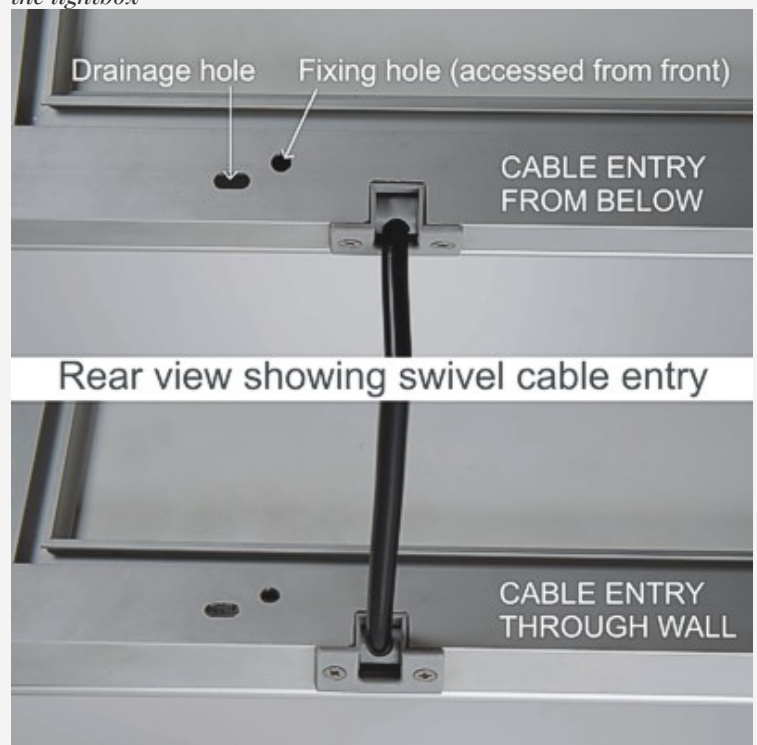

Specification of these exterior grade light boxes.

- Frame width is 35mm with silver anodised finish. The frame is designed like a regular snap frame to allow front access for posters. All models are lockable by means of an allen key type lock on one of the four profiles. The other 3 sides cannot be opened until the locking profile has been released.
- Front to back thickness is 30mm offering a slim and sleek appearance.
- Power supply is rate IP67 (technical standard of waterproofing). The cable entry to the base of the lightbox can be from below (i.e. up the wall) or from the rear (i.e. through the wall). See illustration below which shows the swivel cable entry feature.
- The light output is in the range 1900 to 2300 lux for all Waterproof Smart LEDbox units – bright enough to be eye-catching in dull interior lighting and at striking after dark and at night.
- The stated sizes are the poster size. The external frame size is larger (6mm larger than poster); the visible copy area is slightly smaller (9mm smaller than poster size).

Swivel cable entry allows connection from the rear or from below the lightbox

More Information