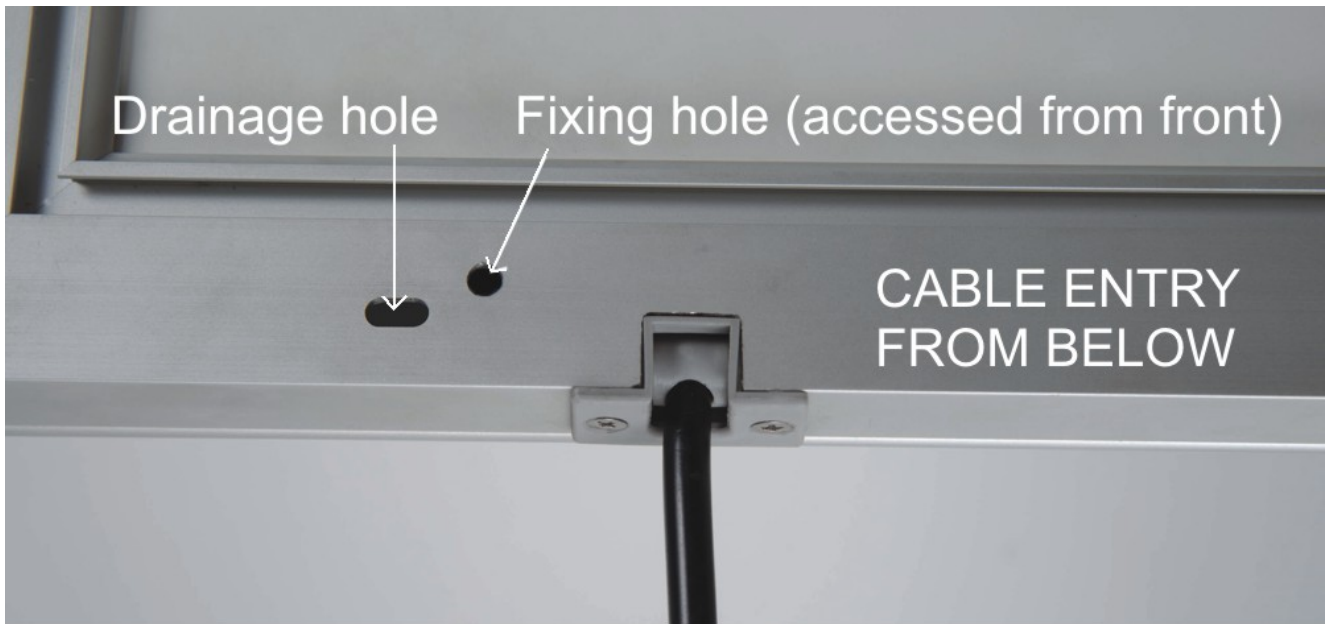

Product Images

Rear view showing swivel cable entry

Outdoor LED lightbox poster cases

Backlit lightbox poster displaycase for use outdoors offering striking visual attraction after dark. The design of this exterior grade light box allows it to be fully waterproof for mounting on the outside wall of a building. The power supply lead must pass through the wall to connect indoors to a standard UK style 13A socket.

Specification of these exterior grade light boxes.

- Frame width is 35mm with silver anodised finish. The frame is designed like a regular snap frame to allow front access for posters. All models are lockable by means of an allen key type lock on one of the four profiles. The other 3 sides cannot be opened until the locking profile has been released.
- Front to back thickness is 30mm offering a slim and sleek appearance.
- Power supply is rate IP67 (technical standard of waterproofing). The cable entry to the base of the lightbox can be from below (i.e. up the wall) or from the rear (i.e. through the wall). See illustration below which shows the swivel cable entry feature.
- The light output is in the range 1900 to 2300 lux for all Waterproof Smart LEDbox units – bright enough to be eye-catching in dull interior lighting and at striking after dark and at night.
- The stated sizes are the poster size. The external frame size is larger (6mm larger than poster); the visible copy area is slightly smaller (9mm smaller than poster size).