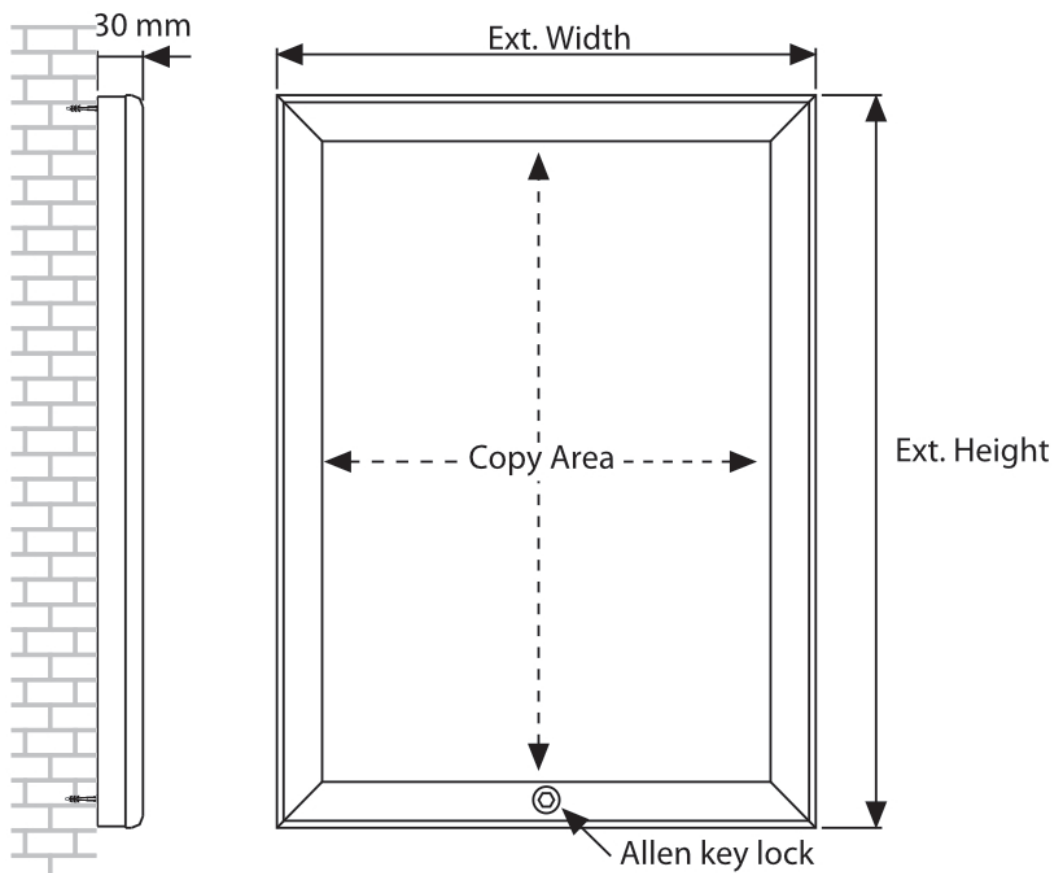

Product Images

Rear view showing swivel cable entry

Outdoor LED lightbox poster cases

Backlit lightbox poster displaycase for use outdoors offering striking visual attraction after dark. The design of this exterior grade light box allows it to be fully waterproof for mounting on the outside wall of a building. The power supply lead must pass through the wall to connect indoors to a standard UK style 13A socket.

Specification of these exterior grade light boxes.

- Frame width is 35mm with silver anodised finish. The frame is designed like a regular snap frame to allow front access for posters. All models are lockable by means of an allen key type lock on one of the four profiles. The other 3 sides cannot be opened until the locking profile has been released.
- Front to back thickness is 30mm offering a slim and sleek appearance.
- Power supply is rate IP67 (technical standard of waterproofing). The cable entry to the base of the lightbox can be from below (i.e. up the wall) or from the rear (i.e. through the wall). See illustration below which shows the swivel cable entry feature.
- The light output is in the range 1900 to 2300 lux for all Waterproof Smart LEDbox units – bright enough to be eye-catching in dull interior lighting and at striking after dark and at night.
- The stated sizes are the poster size. The external frame size is larger (6mm larger than poster); the visible copy area is slightly smaller (9mm smaller than poster size).

	Product Code	Poster Size	Copy Size	External Size	Lighting
Product Dimensions	SM.LED.A2W K	420 x 594mm	411 x 585mm	481 x 655mm	1800 - 2100 LUX
	SM.LED.A1W K	594 x 841mm	585 x 832mm	655 x 902mm	1600 - 1900 LUX
	SM.LED.30.4 oWK	762 x 1016mm	753 x 1007mm	823 x 1077mm	1400 - 1700 LUX
	SM.LED.Ao WK	841 x 1189mm	832 x 1180mm	902 x 1250mm	1000 - 1200 LUX