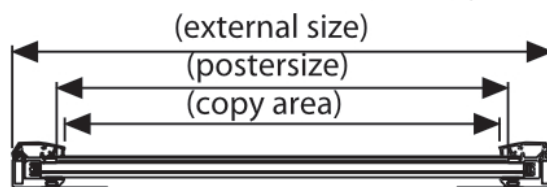

Product Images

Rear view showing swivel cable entry

Outdoor LED lightbox poster cases

Backlit lightbox poster displaycase for use outdoors offering striking visual attraction after dark. The design of this exterior grade light box allows it to be fully waterproof for mounting on the outside wall of a building. The power supply lead must pass through the wall to connect indoors to a standard UK style 13A socket.

Specification of these exterior grade light boxes.

- Frame width is 35mm with silver anodised finish. The frame is designed like a regular snap frame to allow front access for posters. All models are lockable by means of an allen key type lock on one of the four profiles. The other 3 sides cannot be opened until the locking profile has been released.
- Front to back thickness is 30mm offering a slim and sleek appearance.
- Power supply is rate IP67 (technical standard of waterproofing). The cable entry to the base of the lightbox can be from below (i.e. up the wall) or from the rear (i.e. through the wall). See illustration below which shows the swivel cable entry feature.
- The light output is in the range 1900 to 2300 lux for all Waterproof Smart LEDbox units – bright enough to be eye-catching in dull interior lighting and at striking after dark and at night.
- The stated sizes are the poster size. The external frame size is larger (6mm larger than poster); the visible copy area is slightly smaller (9mm smaller than poster size).

Swivel cable entry allows connection from the rear or from below the lightbox

More Information

Dimensions of the available sizes are as follows:

Dimensions are stated as Width x Height when the frame is presented in a portrait orientation.