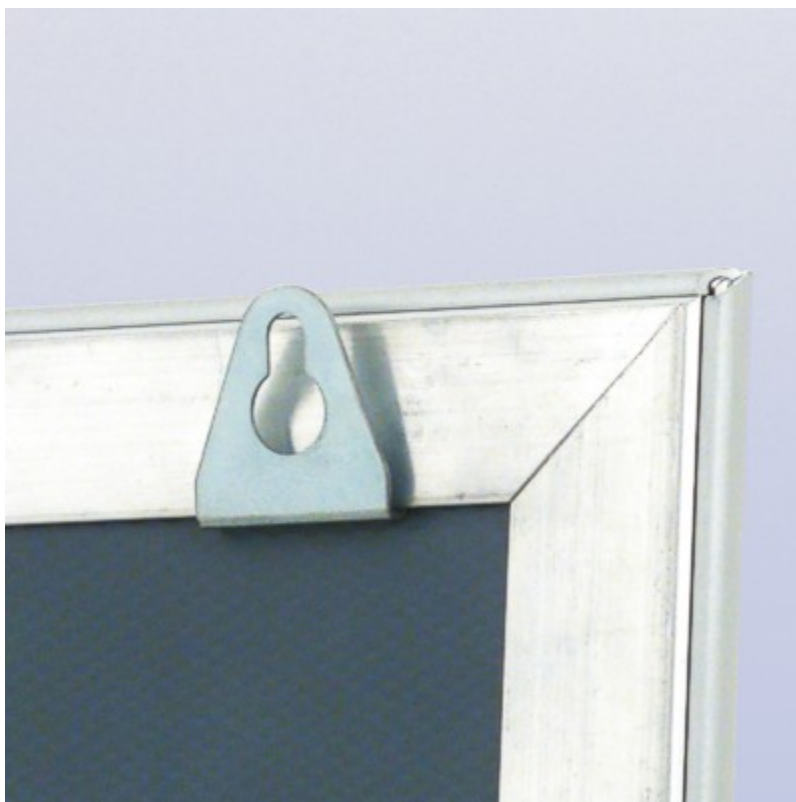

Special fittings for snap frames

Short Description

- Clips to suspend a snap frame.
- Clips to hang a snap frame.
- Slat wall fitting clips for snap frames.

Product Images

Description

Special snap frame fittings

For use when snap frames are to be suspended or mounted onto slatwall panels.

- **Suspension clips** are metal fixings which slot under the top profile (at the back of the frame). These clips allow snap frames to be hung on picture hooks, picture pins, nails or screw heads left protruding out of the wall. They also enable snap frames to be hung on wire hooks - see our [hanging wire kits](#). Suspension Clips are sold as a pair (to hang one snap frame).
- **Slatwall fixing clips** combine the above clip with a clear plastic fitting which slots into slat walls. These enable snap frames to be mounted easily onto slat wall panels. Slatwall Clips are sold as a pair (to mount one snap frame).