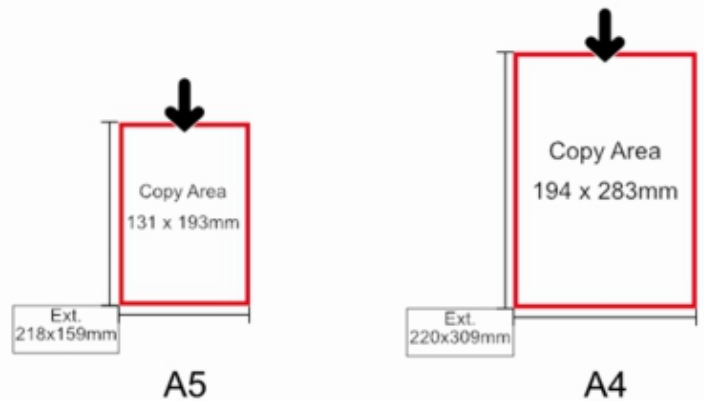

Product Code	Poster Size	Copy Size	External Size
SL.A5/AD/PP	A5	131x193mm	159x218mm
SL.A4/AD/PP	A4	194x283mm	220x309mm
SL.A3/AD/PP	A3	282x404mm	309x430mm

↓ = frame entry/laminated print insertion.