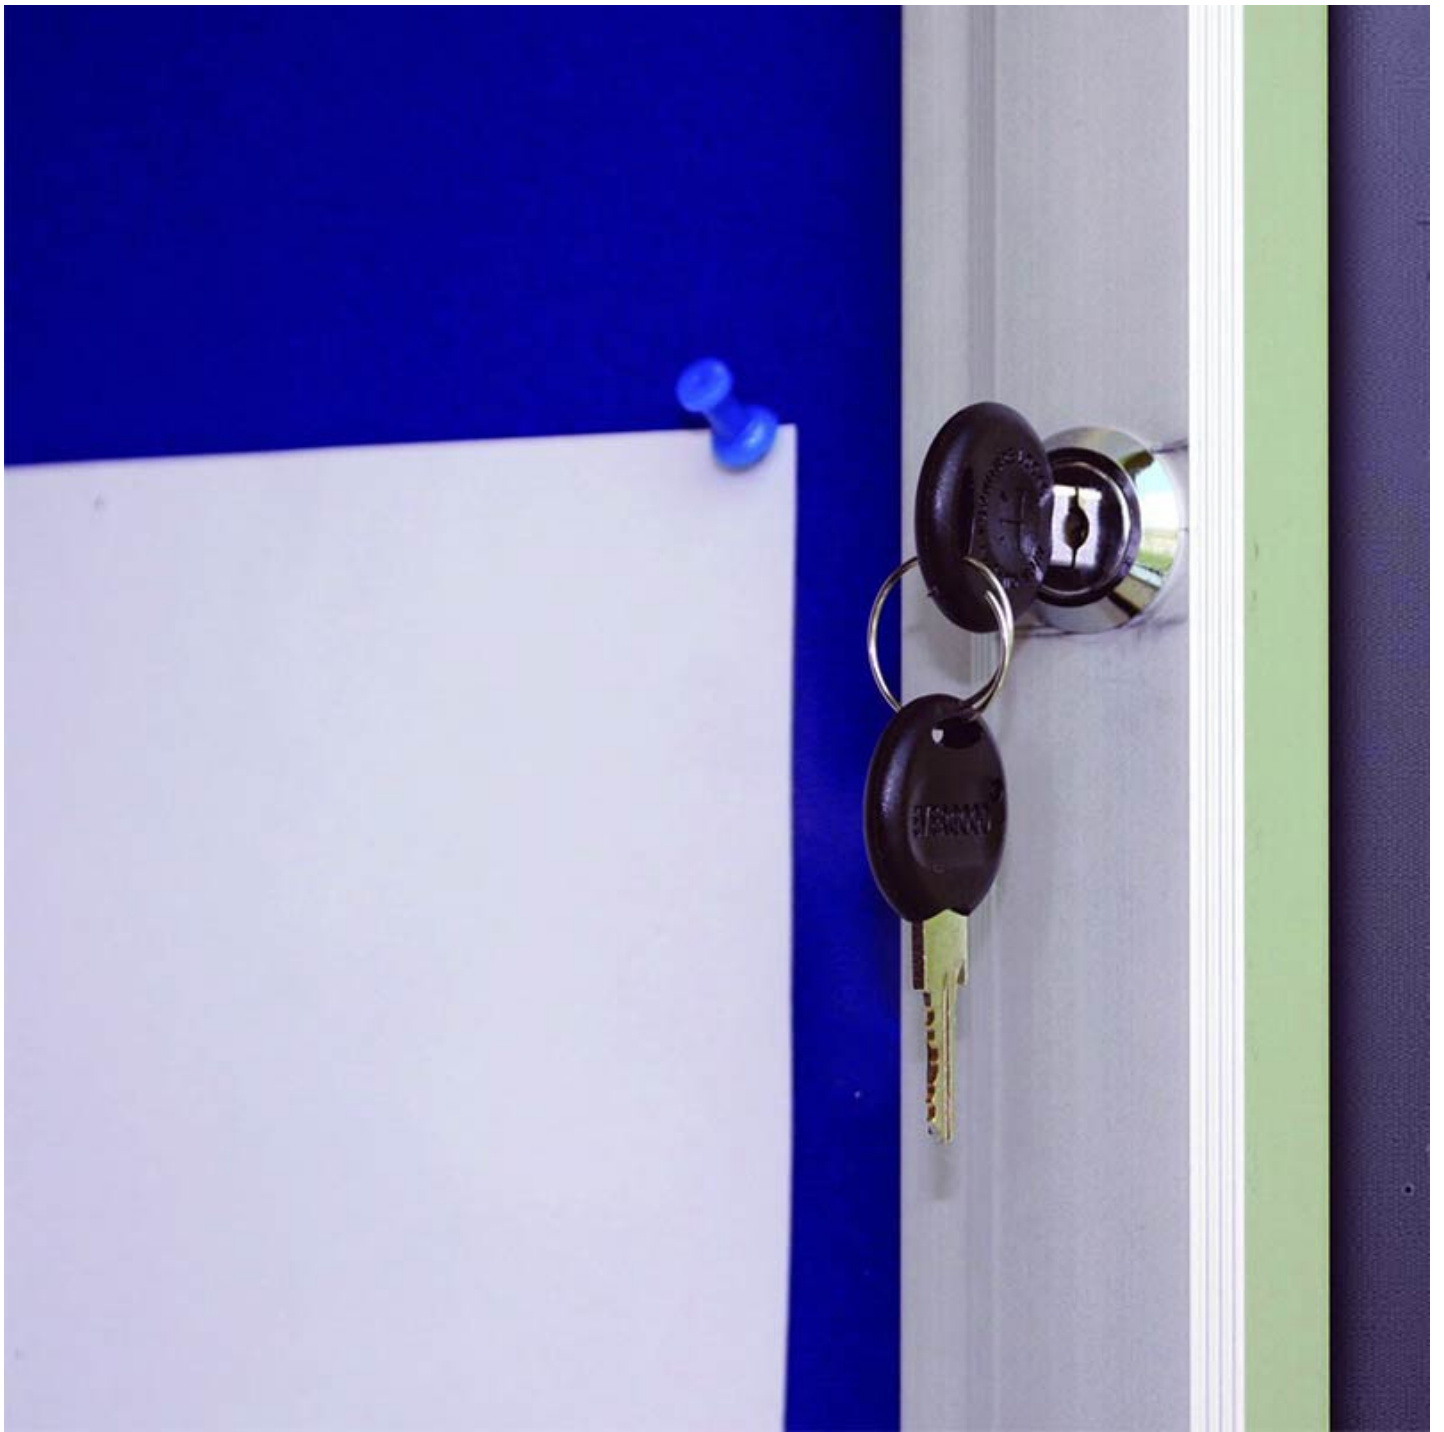

Felt lockable notice board/display case

Short Description

- Framed felt notice board with Blue felt- Lockable front
- Indoor tamperproof felt notice boards
- Also suitable for outdoor usage
- Tamperproof and waterproof notice boards for wall mounting

Product Images

Lockable Felt Notice Boards - Blue felt

Attractive felt backed display case for notices with a pinnable fabric covered board behind a hinged lockable door.

These felt back locking notice boards are designed with a small space between the back of the hinged glazed door and the felt covered notice board. This creates room for pinheads, display of fabric swatches or similar slightly thicker items to be put on display. The notice board is suitable for either Indoor or outdoor wall mounting.

- Four sizes available, each defined by the number of A4 sheets which can be displayed. Exact dimensions are stated under View More Details.
- Sturdy aluminium display case is suitable for mounting on a wall - either indoors or externally.
- Royal blue felt background is suitable for pins as well as Velcro (hook) fixings. Some other colours are available on a made-to-order basis (delivery of specials can take five weeks).
- The door is glazed with tough yet lightweight polycarbonate and is secured with a key lock.
- Door stay is provided enabling the case to be fixed with the hinge at the top if required.
- Depth of the aluminium frame is 30mm. The width of the frame surround is 45mm. The internal depth (the gap between the felt board and the inside of the door) is 12mm.
- Supplied with 2 keys, wall fixings and bag of poster pins