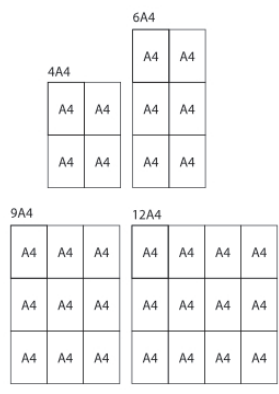

Felt lockable notice board/display case

Short Description

- Framed felt notice board with Blue felt- Lockable front
- Indoor tamperproof felt notice boards
- Also suitable for outdoor usage
- Tamperproof and waterproof notice boards for wall mounting

Product Images

Lockable Felt Notice Boards - Blue felt

Attractive felt backed display case for notices with a pinnable fabric covered board behind a hinged lockable door.

These felt back locking notice boards are designed with a small space between the back of the hinged glazed door and the felt covered notice board. This creates room for pinheads, display of fabric swatches or similar slightly thicker items to be put on display. The notice board is suitable for either Indoor or outdoor wall mounting.

- Four sizes available, each defined by the number of A4 sheets which can be displayed. Exact dimensions are stated under View More Details.
- Sturdy aluminium display case is suitable for mounting on a wall - either indoors or externally.
- Royal blue felt background is suitable for pins as well as Velcro (hook) fixings. Some other colours are available on a made-to-order basis (delivery of specials can take five weeks).
- The door is glazed with tough yet lightweight polycarbonate and is secured with a key lock.
- Door stay is provided enabling the case to be fixed with the hinge at the top if required.
- Depth of the aluminium frame is 30mm. The width of the frame surround is 45mm. The internal depth (the gap between the felt board and the inside of the door) is 12mm.
- Supplied with 2 keys, wall fixings and bag of poster pins