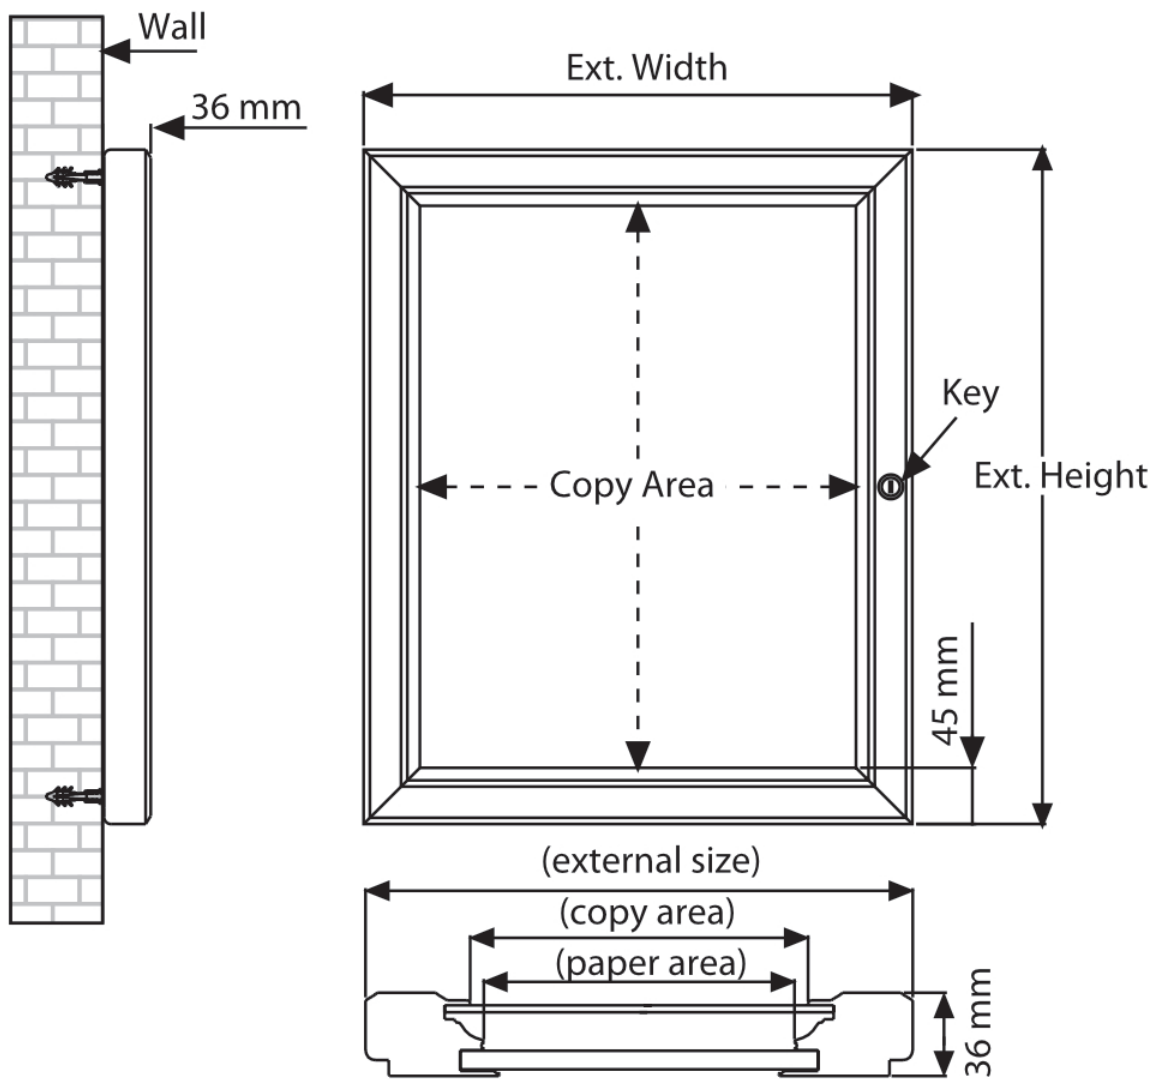

Felt lockable notice board/display case

Short Description

- Framed felt notice board with Blue felt- Lockable front
- Indoor tamperproof felt notice boards
- Also suitable for outdoor usage
- Tamperproof and waterproof notice boards for wall mounting

Product Images

Lockable Felt Notice Boards - Blue felt

Attractive felt backed display case for notices with a pinnable fabric covered board behind a hinged lockable door.

These felt back locking notice boards are designed with a small space between the back of the hinged glazed door and the felt covered notice board. This creates room for pinheads, display of fabric swatches or similar slightly thicker items to be put on display. The notice board is suitable for either Indoor or outdoor wall mounting.

- Four sizes available, each defined by the number of A4 sheets which can be displayed. Exact dimensions are stated under View More Details.
- Sturdy aluminium display case is suitable for mounting on a wall - either indoors or externally.
- Royal blue felt background is suitable for pins as well as Velcro (hook) fixings. Some other colours are available on a made-to-order basis (delivery of specials can take five weeks).
- The door is glazed with tough yet lightweight polycarbonate and is secured with a key lock.
- Door stay is provided enabling the case to be fixed with the hinge at the top if required.
- Depth of the aluminium frame is 30mm. The width of the frame surround is 45mm. The internal depth (the gap between the felt board and the inside of the door) is 12mm.
- Supplied with 2 keys, wall fixings and bag of poster pins