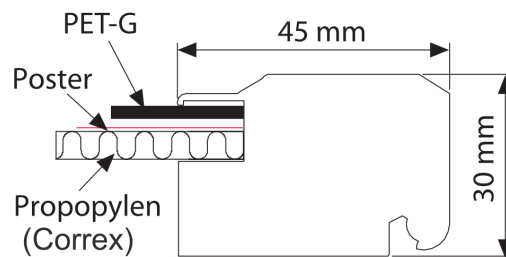

More Information

Black poster case is perfect for the display of a single poster

Condensation

Key things to consider.

- The viewable area will be smaller than the physical poster size by 20mm all round.
- Maximum thickness of poster must be no more than 1.5mm.
- The frame width is 45mm (viewed from the front).

Product Code	Poster Size	Copy Size	External Size
LPC.A4-B	210x297mm	190x277mm	280x367mm
LPC.A3-B	297x420mm	277x400mm	367x490mm
LPC.A2-B	420x594mm	400x574mm	490x664mm
LPC.20.30-B	508x762mm	488x762mm	578x832mm
LPC.A1-B	594x841mm	574x821mm	664x910mm
LPC.30.40-B	762x1016mm	742x996mm	832x1086mm
LPC.A0-B	841x1189mm	821x1169mm	911x1259mm

Product Dimensions

Delivery and Returns

- We offer a choice of delivery options tailored to the goods selected and your location, calculated for you automatically in the Checkout. When feasible, you will be offered options for Free, Economy or Next Day delivery.
- Any product returned by the purchaser must be unused and in its original packaging, which should be unmarked. If goods are received damaged or faulty we will take care of the problem.
- For detailed information about Delivery charges or Returns and refund policies, please click on the links below.

Include in Google Feed

Yes

Postable

No

Small parcel

No

Oversize

No