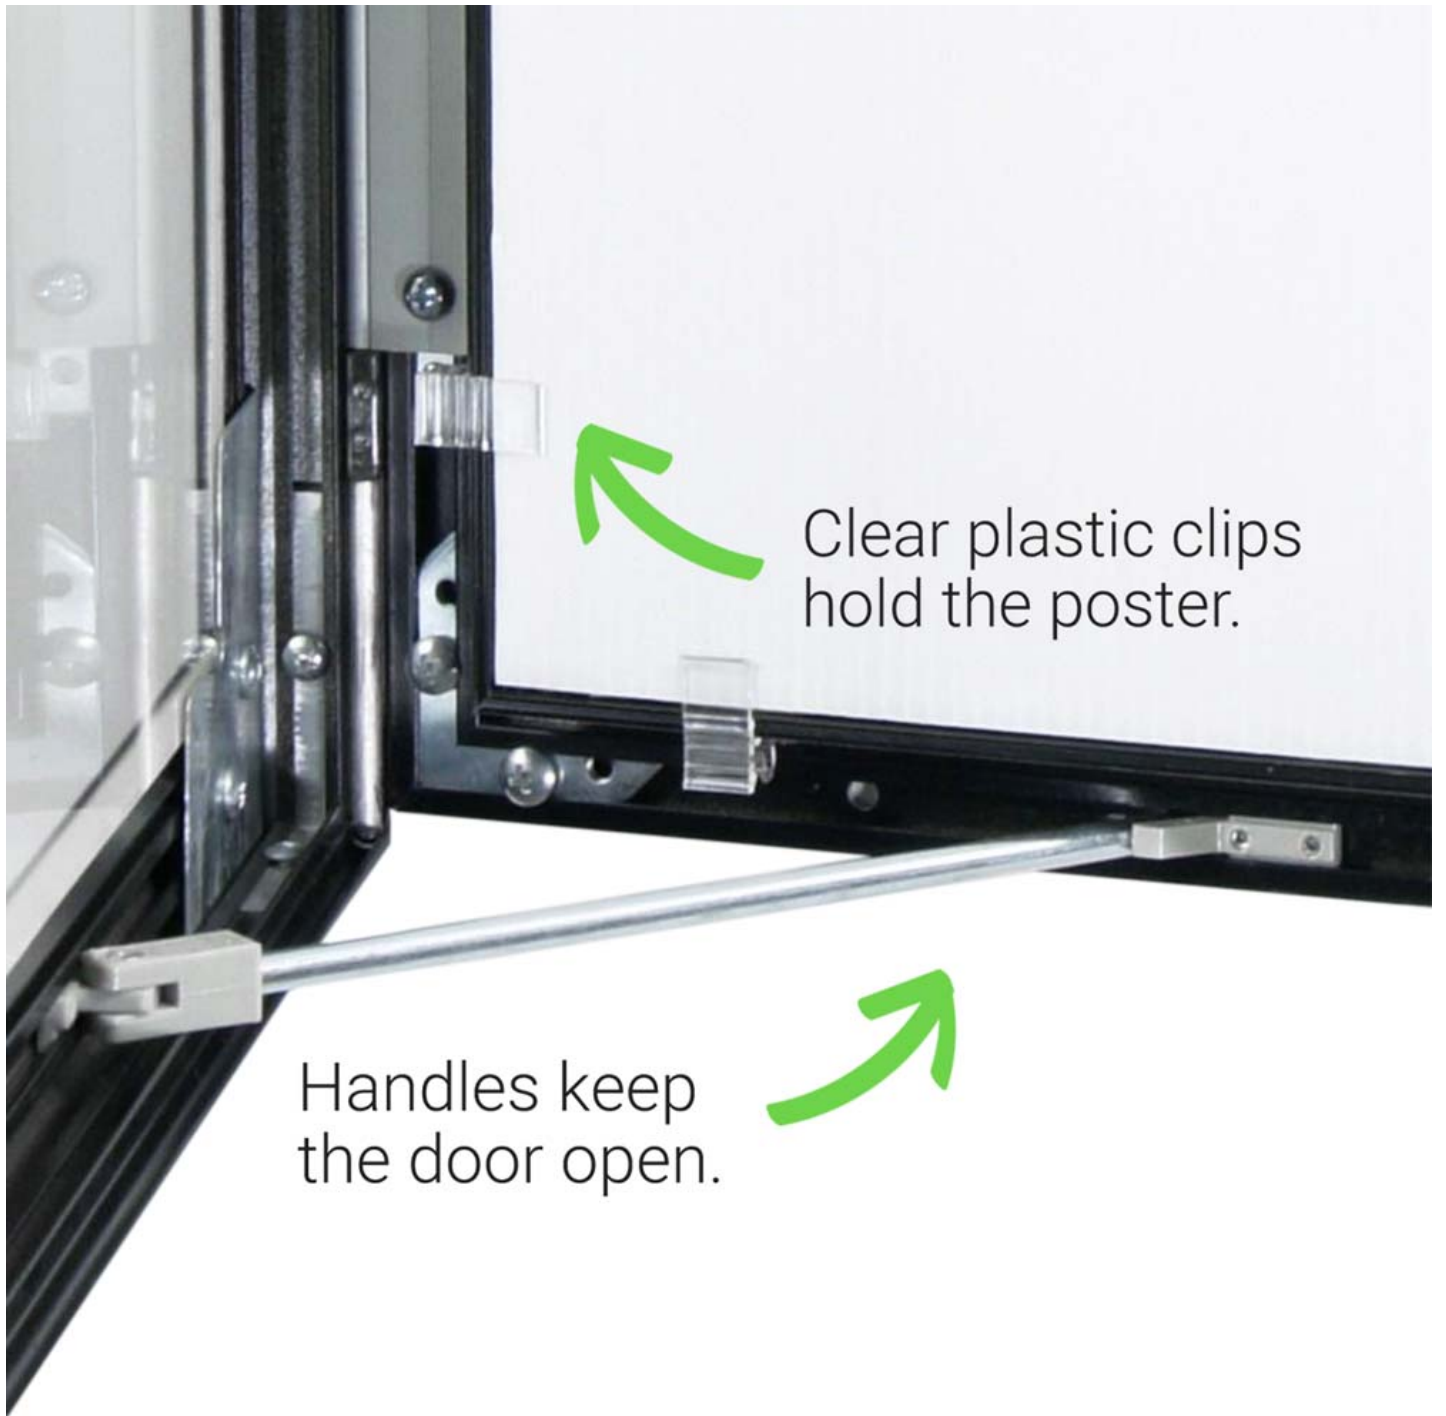

Clear plastic clips hold the poster.

Handles keep the door open.