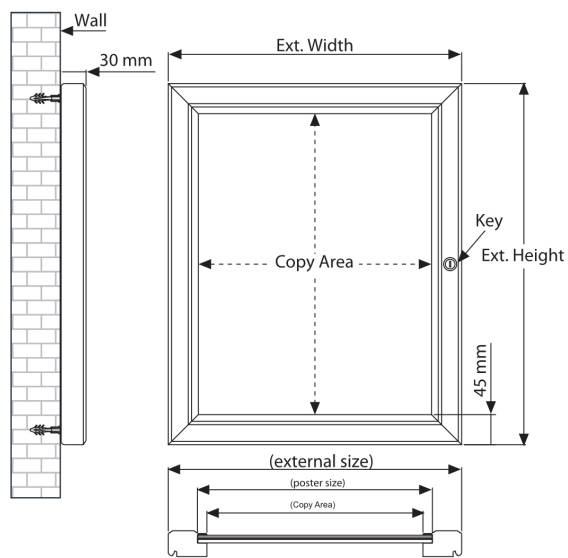

More Information

Black poster case is perfect for the display of a single poster

Condensation

Key things to consider.

- The viewable area will be smaller than the physical poster size by 20mm all round.
- Maximum thickness of poster must be no more than 1.5mm.
- The frame width is 45mm (viewed from the front).

Product Code	Poster Size	Copy Size	External Size
LPC.A4-B	210x297mm	190x277mm	280x367mm
LPC.A3-B	297x420mm	277x400mm	367x490mm
LPC.A2-B	420x594mm	400x574mm	490x664mm
LPC.20.30-B	508x762mm	488x762mm	578x832mm
LPC.A1-B	594x841mm	574x821mm	664x910mm
LPC.30.40-B	762x1016mm	742x996mm	832x1086mm
LPC.A0-B	841x1189mm	821x1169mm	911x1259mm

Product Dimensions

Delivery and Returns

- We offer a choice of delivery options tailored to the goods selected and your location, calculated for you automatically in the Checkout. When feasible, you will be offered options for Free, Economy or Next Day delivery.
- Any product returned by the purchaser must be unused and in its original packaging, which should be unmarked. If goods are received damaged or faulty we will take care of the problem.
- For detailed information about Delivery charges or Returns and refund policies, please click on the links below.

Include in Google Feed

Yes

Postable

No

Small parcel

No

Oversize

No