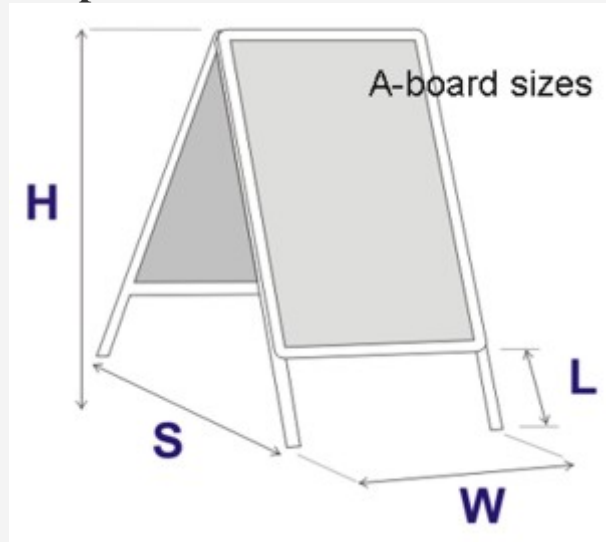

Economy A1 A2 A Board Pavement signs with Snap Frames

Short Description

- Perfect for Indoors, designed for indoor use, ideal for retail stores, cafes, and more
- Lightweight and Portable, easily move it around your indoor space as needed
- Double-Sided Display, maximize your visibility without maxing out your budget

Product Images

Description

Indoor economy A-Board sign

Our value A-frame Sign offers a cost-effective solution for your indoor signage needs. Notably, it features a steel back panel, setting it apart from most other budget options. You have the flexibility to choose between A1 and A2 size options, allowing you to tailor your display precisely to your requirements. Additionally, we provide colour options in black or silver to align with your aesthetic preferences. The steel back panel significantly enhances stability, ensuring your message remains securely displayed in indoor environments like retail stores, offices, or

- Our easy change snap poster frames are perfect for your own permanent AND changeable printed signs, posters and messages - ask your printer for waterproof prints for longer-term display.
- Lightweight - easy to carry to your event or location the A board folds flat for storage and has a locking hinge for when in use.

Snap frame A-boards sizes

Product Dimensions

Size of A-board - METRIC	Height H	Width W	Spread S	Leg L
A2 snap frame A-board	860mm	455mm	540mm	245mm
A1 snap frame A-board	1020mm	630mm	540mm	160mm

Assembly and Installation