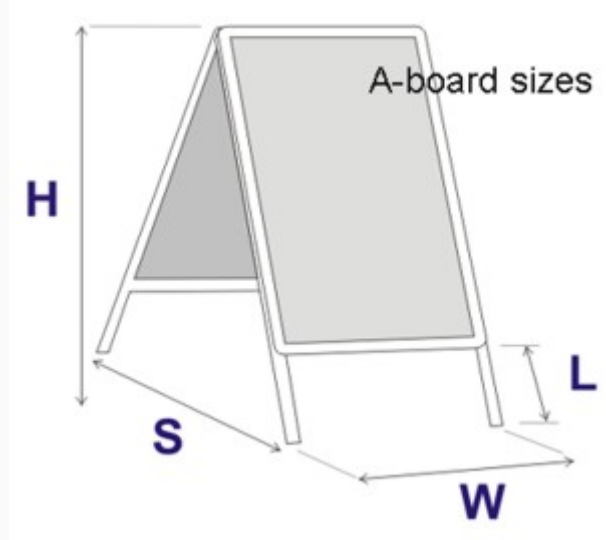

Product Images

Description

Economy A-Board sign for indoors

Our value A-frame Sign offers a cost-effective solution for your indoor signage needs. Notably, our economy A-board sign features a steel back panel, setting it apart from most similar budget offerings. Now only available in A2 size with classic silver finish to display your posters 42cm wide x 60cm tall. (Please note that A1 size and black versions are no longer stocked in our economy range - see links below for heavy duty A-boards in A1 and A2 sizes.)

Good quality at a budget price

The steel back panels significantly enhance durability compared with lightweight plastic frame backs. This helps ensure your message remains securely displayed in busy indoor environments like shopping malls, retail stores, offices, or schools. With our budget A Board sign, you get affordability without compromising on quality, making it an excellent choice for businesses seeking a cost-effective and trustworthy indoor sign solution.

- Easy change snap poster frames are perfect for either a permanent sign or changeable printed signs, posters and any message of your choice.
- Lightweight A-board - easy to carry to your event or location. The A board folds flat for compact storage and has a locking hinge for when in use.
- The double-sided A-frames comes with a snap open poster frame on each side, each supplied with a clear plastic poster cover sheet to protect your poster from coffee spills or scuffs.
- A2 A-frame is compact and takes up less room when space is tight.
- Posters are not included - they can be sourced from many online print providers or high street print shops.

Snap frame A-boards sizes

Product Dimensions

Size of A-board - METRIC	Height H	Width W	Spread S	Leg L
A2 snap frame A-board	860mm	455mm	540mm	245mm
A1 snap frame A-board	1020mm	630mm	540mm	160mm

Assembly and Installation