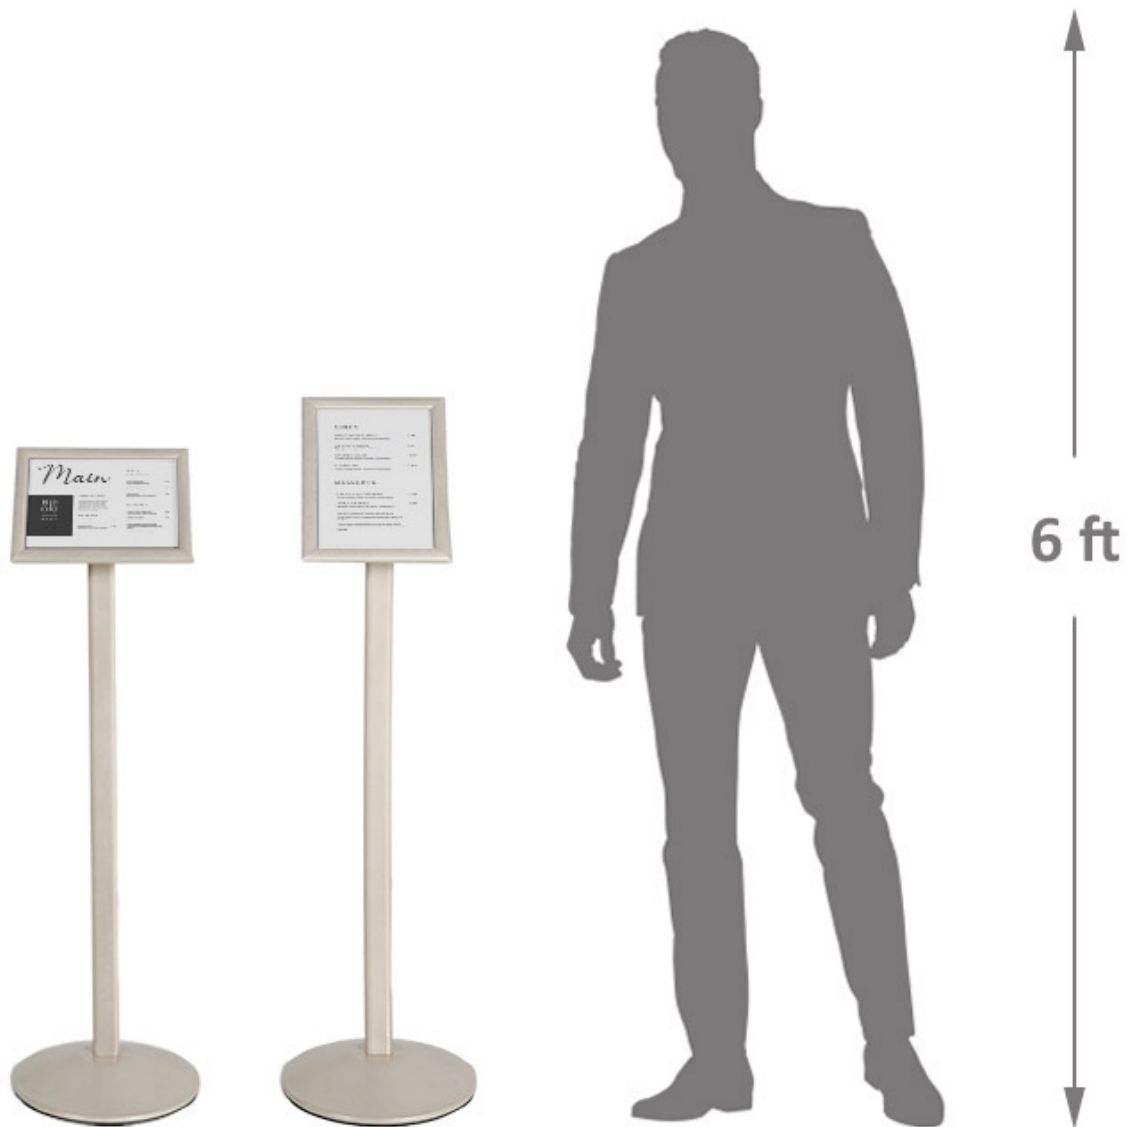

Description

Pearl white curved floor stand sign

The pearl white curved floor stand sign is a great addition to our Presenta product group. These stands offer the perfect combination of style and function: the sturdy base, stylish curved leg and snap poster frame bring together everything you're looking for in a floor stand sign!

The luxurious pearl-white and textured finish make this the perfect floor stand sign for beauty bars and salons,