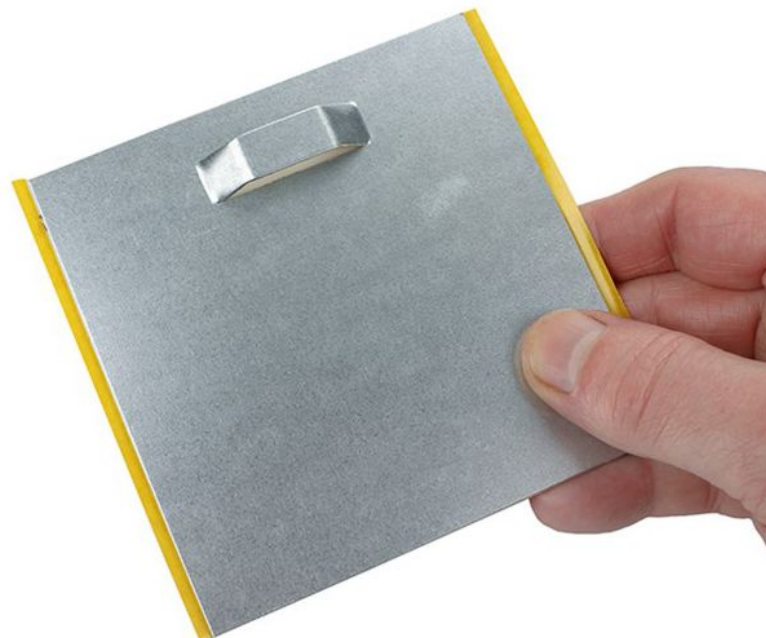

Large adhesive hanging plate 100x100mm

Short Description

- 10 cm square hanging plate with adhesive backing to stick to back of frame or graphic panel
- Enables a frame or graphic with adhesive receptive reverse to be hung on a picture hook
- Suitable graphics for up to 3.5 kg - such as a typical A2 or A1 aluminium poster frame

Product Images

Easy peel backing sheet

Description

Large Adhesive Hanging Plate

Adhesive backed hanging plate with easy-release liner measures 100mm high by 100mm wide. The plate can be applied to almost any smooth and non flaky back panel to provide an easy way to hang the graphic from the wall.

The safe working load when in shear (on a vertical wall) is 3.5kg. They are sold singly as an accessory for mounting our poster frames such as black magnetic frames. They are suitable for supporting A2 and A1 size. (There is a smaller plate for smaller size frames).

Fixing without drilling the wall

1. To hang a frame on a picture hook, nail or picture pin without the need for drilling the wall.
2. A solvent wipe is provided with each mounting plate to prepare the mounting area on the back of the