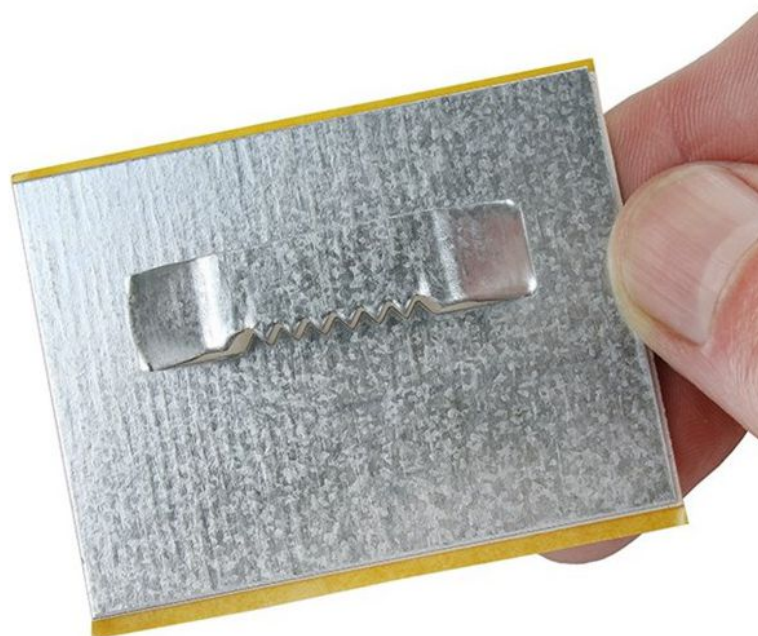

Small adhesive hanging plate 40x80mm

Short Description

- Hanging plate with adhesive backing to stick to back of frame or graphic panel
- Enables frame or graphic with adhesive receptive reverse to be hung on a picture hook
- Suitable for graphics for up to 1 kg - such as a typical A4 or A3 aluminium poster frame

Product Images

Easy peel backing sheet

Description

Small Adhesive Hanging Plate

Adhesive backed hanging plate with easy-release liner measures 40mm high by 80mm wide. The plate can be applied to almost any smooth and non flaky back panel to provide an easy way to hang a graphic from the wall.

The safe working load when in shear (on a vertical wall) is 1kg. Adhesive hanging plates are sold singly as an accessory for mounting our poster frames such as [black magnetic frames](#). Small hanging plates are suitable for

supporting A4 and A3 size. (There is a larger plate for bigger size frames).

Avoid drilling the wall

1. To hang a frame on a picture hook, nail or picture pin we offer Adhesive Mounting Plates
2. A solvent wipe is provided with each mounting plate to prepare the mounting area on the back of the frame. Allow solvent to evaporate completely before applying the plate.
3. Adhesive Mounting Plates used singly should be stuck to the top centre of the frame backing sheet, positioned hard up against the underside of the frame top member.
4. Apply the plate with firm pressure at room temperature to allow a good bond to develop.
5. The frame can now be hung on the picture hook or nail.