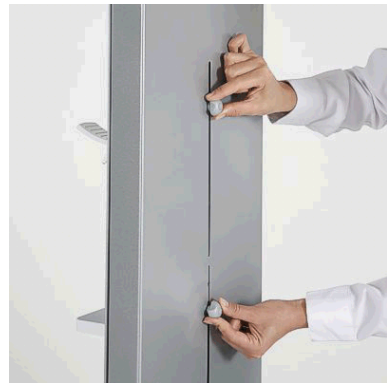

Product Images