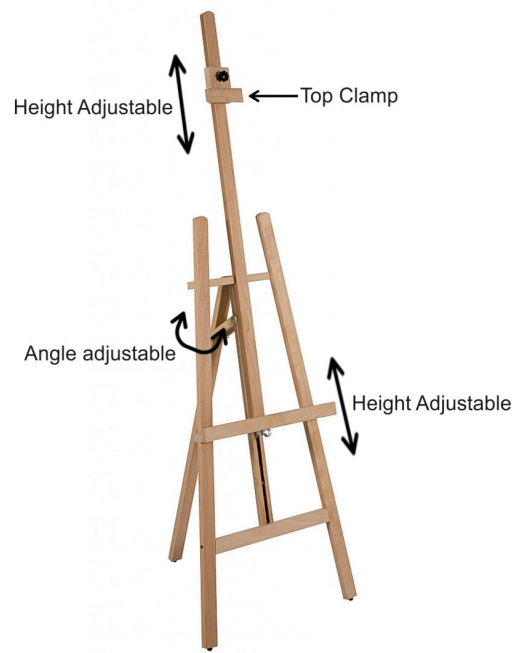

Artist Easel – large studio easel

Short Description

- Artist Easel for display boards, chalkboards, blackboards, seating plans, paintings and more
- Large studio easel made from beech wood for a luxury finish
- Top clamp and lip for securely holding your board or canvas
- Chalkboard options or additions available

Product Images

Description

Large Artist Easel for event, promotion and retail displays

Our premium beech wood large artist tripod easels are the must-have feature to showcase your display – whether that be in the shop window, restaurant, hotel lobby, conference centre or event venue. The wooden art easel works brilliantly with one of our large beech framed chalkboards for creating a dramatic and eye-catching display or as a display easel for pictures, paintings and other one-offs, unique exhibits in galleries, museums and exhibition halls.

Also great as an artist studio easel due to the top clamp and lip features which provide added security and stability for your artwork.

- Elegant and on-trend luxury product for high-end spaces
- Robust and sturdy wooden art easel ideal for indoor displays and event announcements
- A secure display board or canvas fitting
- Adjustable height easel
- Folds up for easy storage
- Wooden easel made from beech wood