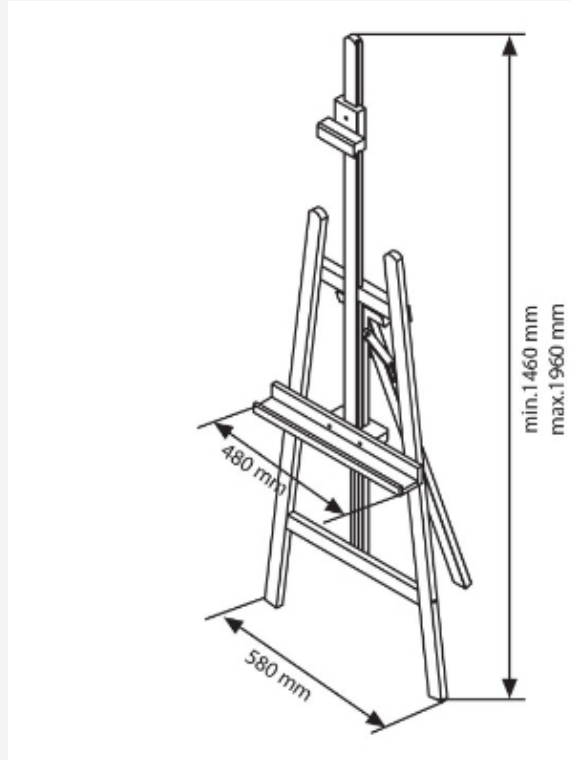

Additional Information

Product Dimensions

Assembly and Installation

The Artist Easel does require assembly – please refer to the assembly video to supplement the supplied printed instructions.

Delivery and Returns

- We offer a choice of delivery options tailored to the goods selected and your location, calculated for you automatically in the Checkout. When feasible, you will be offered options for Free, Economy or Next Day delivery.
- Any product returned by the purchaser must be unused and in its original packaging, which should be unmarked. If goods are received damaged or faulty we will take care of the problem.
- For detailed information about Delivery charges or Returns and refund policies, please click on the links below.

Include in Google Feed

Yes

Postable

No

Small parcel

No

Oversize

No