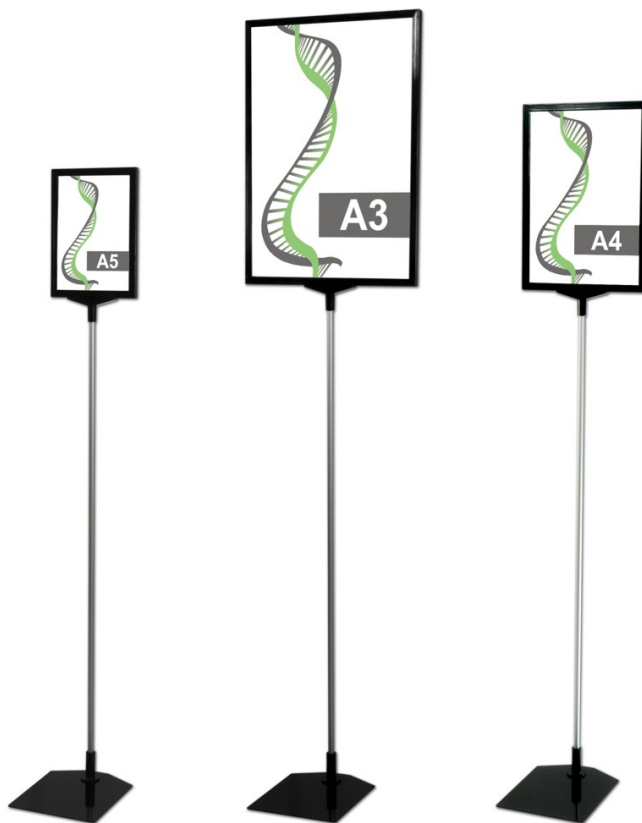

Spares for Green Magic Fixed height Alu sign stands

Short Description

- Spare parts for fixed height sign stands
- 500mm stem length or 800mm stem length
- Please check your original invoice for suitability

Product Images

Description

Spare parts for fixed height tabletop POS stands

Another popular series of sign stands unique to Green Magic the fixed height aluminium stem POS stands are simple and robust. If one meets with an accident you can now replace the component part instead of buying a whole new stand.

These stands have 3 main components:

1. Black metal sign base with tube holder suitable for indoors/outdoors
2. The fixed height aluminium stem fitted with a black Tee piece frame connector and the clear base adaptor
3. The laminated size poster frame either A5, A4 or A3 always supplied with a backing sheet

The full product can be found [here](#) and replacement slim frames with backing sheets [here](#)

These component parts are suitable for the following products:

- SL.A5.ALU50-B - A5 frame, metal base +500mm stem or +800mm stem SL.A5.ALU80-B
- SL.A4.ALU50-B - A4 frame, metal base +500mm stem or +800mm stem SL.A4.ALU80-B
- SL.A3.ALU50-B - A3 frame, metal base +500mm stem or +800mm stem SL.A3.ALU80-B