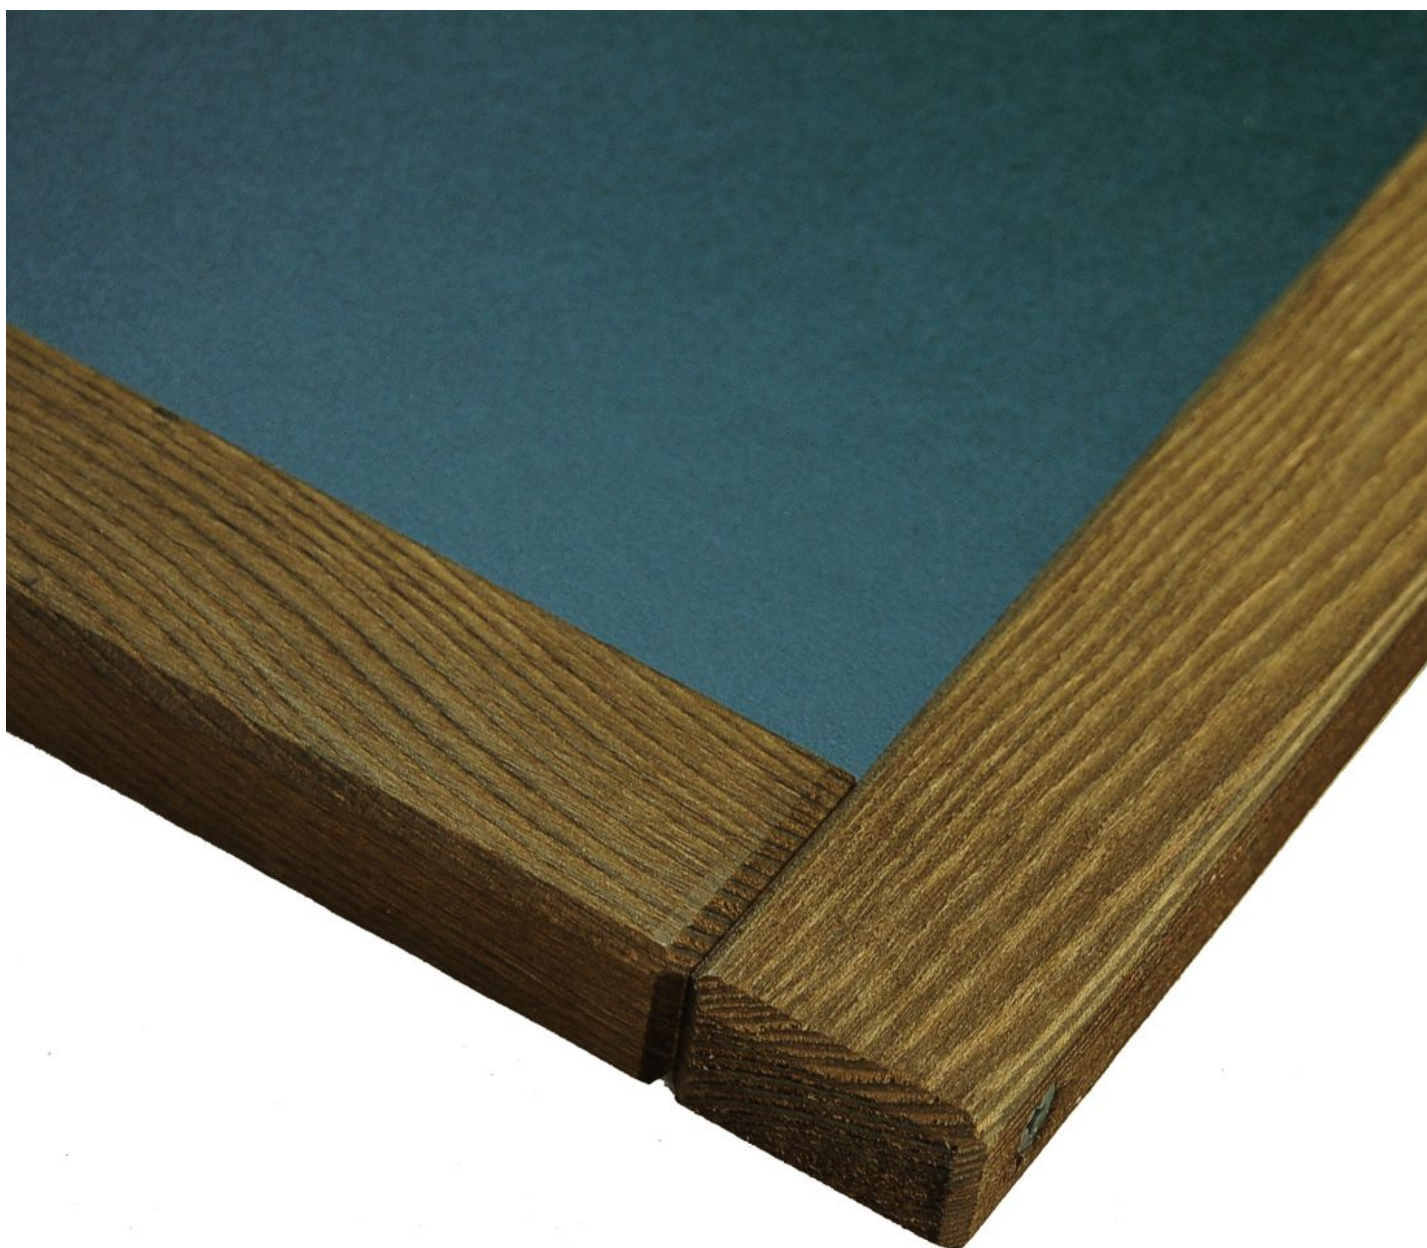

Description

Rustic wood framed chalkboards 60 x 91cm

These rustic framed chalkboards are absolutely lovely - the natural wood gives a beautiful finish whether you choose the grey - which we think would look great as a wedding, event or party board - or the brown, which is perfect as a daily specials board. Both chalkboards are similar in size to an A1 poster and are light enough to hang from a standard picture hook. The rustic chalkboards also look great placed on an easel for a floor-standing display.