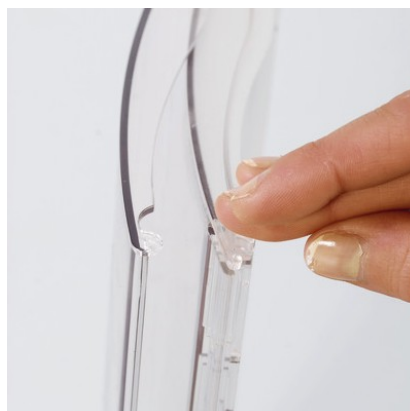

Table top spinner high quality 3-sided display

Product Images