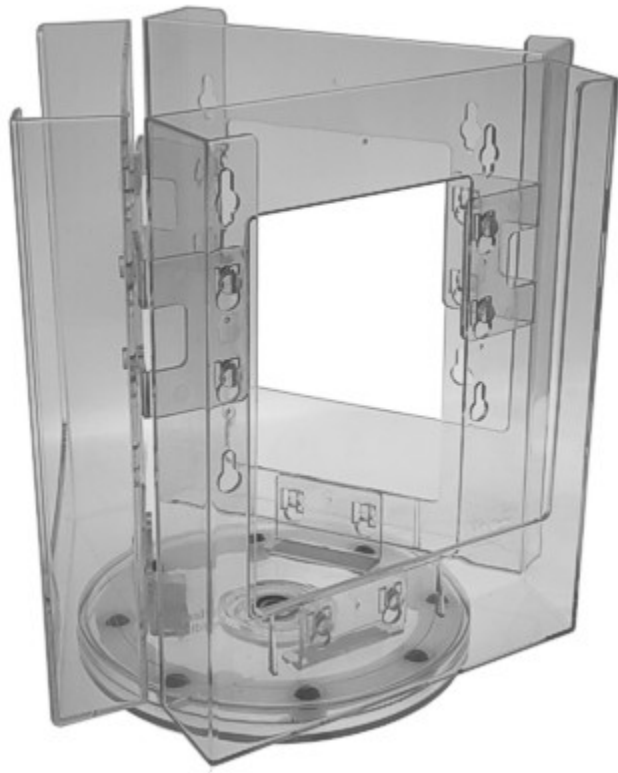

Revolving table top leaflet dispenser

Short Description

- Counter-top revolving leaflet dispensers A4 A5 and DL Trifold
- Countertop leaflet spinners 3 pockets in either A4, A5 or popular DL leaflet sizes
- Simple click together construction with high quality spinner mechanism

Product Images

Description

Rotating brochure - leaflet dispensers A4 , A5 and DL Trifold

Countertop brochure holder carousel with 3 sides to allow an all round view. Ideal for displaying your leaflets in a neat compact way in reception areas and on display stands at exhibitions etc where space is at a premium.

This rotating dispenser requires minimal assembly. The three pockets simply clip together and are then mounted onto a lazy susan type spinning base using a strong adhesive tape.

Additional Information

More Information	<p><i>Dimensions</i> <i>1/3A4 Internal dimensions of each pocket - width 103mm, depth 30mm. Overall height 210mm.</i> <i>A5 Internal dimensions of each pocket - width 152mm, depth 30mm. Overall height 220mm.</i> <i>A4 Internal dimensions of each pocket - width 223mm, depth 30mm. Overall height 270mm.</i></p>
Delivery and Returns	<ul style="list-style-type: none">• We offer a choice of delivery options tailored to the goods selected and your location, calculated for you automatically in the Checkout. When feasible, you will be offered options for Free, Economy or Next Day delivery.• Any product returned by the purchaser must be unused and in its original packaging, which should be unmarked. If goods are received damaged or faulty we will take care of the problem.• For detailed information about Delivery charges or Returns and refund policies, please click on the links below.
Include in Google Feed	Yes
Postable	No
Small parcel	No
Oversize	No