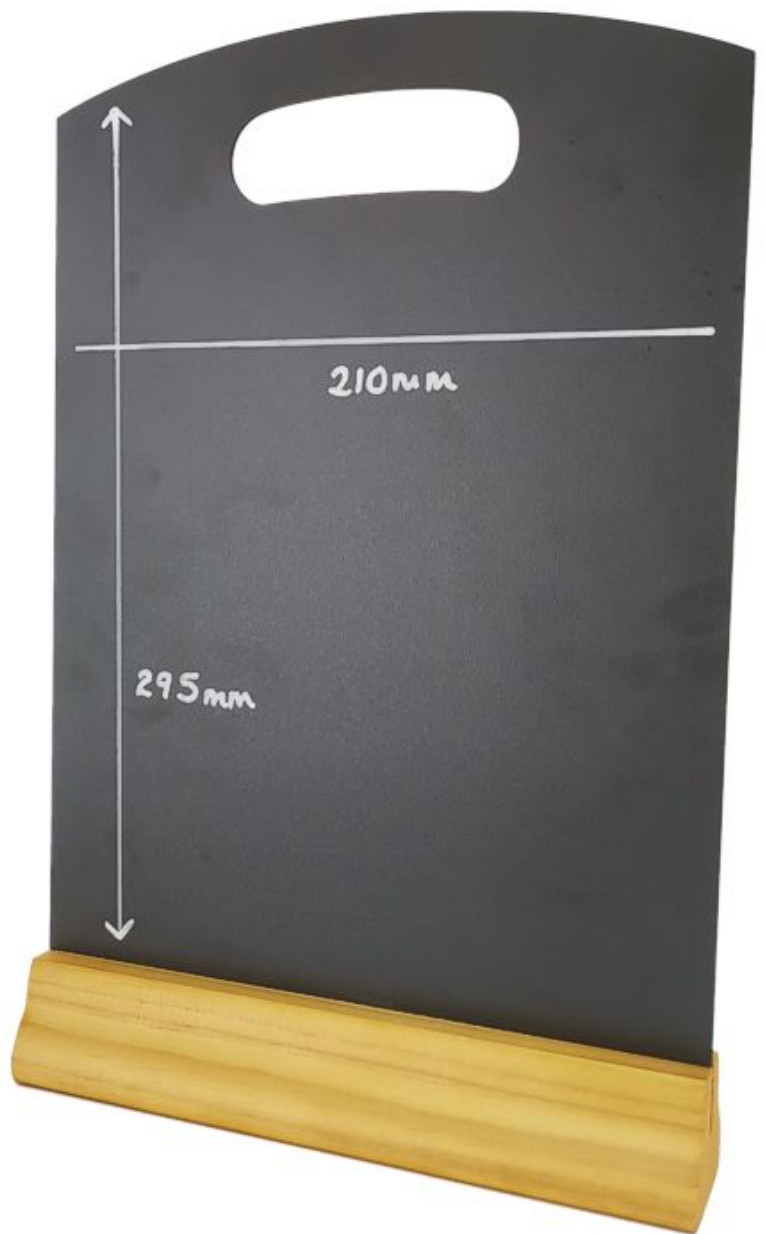

Table blackboard with hand hole A5, A4 or A3

Short Description

- Table blackboards are ideal for chalkboard menu signs or a daily menu board
- Tabletop chalkboards with hand hole make it easy to bring the menu board to the table
- Small, medium and large table chalkboard with hand hole for use with wipe-clean chalk pens

Product Images

Description

Table blackboards with hand hole in 3 sizes

Upright table chalkboards with hand hole cutout are ideal for handwritten menus and specials.

- Table blackboards with hand hole are stocked in three sizes: A5, A4 and A3
- Designed with convenient hand hole at the top of the chalkboard for easy placing on restaurant and pub tables or bars

Daily menu board or deserts board

Portable table blackboard has a convenient hand hole to act as a carry handle, acting as an excellent daily menu board or deserts board.

- High-quality blackboard surface for use with chalk pens (as opposed to stick chalk), bonded into a stable wood base
- Stylish free-standing tabletop chalkboard that is also double-sided represents excellent value
- Stained wooden base is bonded onto the chalkboard ensuring the daily menu board stands upright on the table or counter
- White chalk pen, which wipes off with a damp cloth, is featured as a Recommended Accessory. See links below for a wider range of coloured chalk pens (from Zig and Securit)