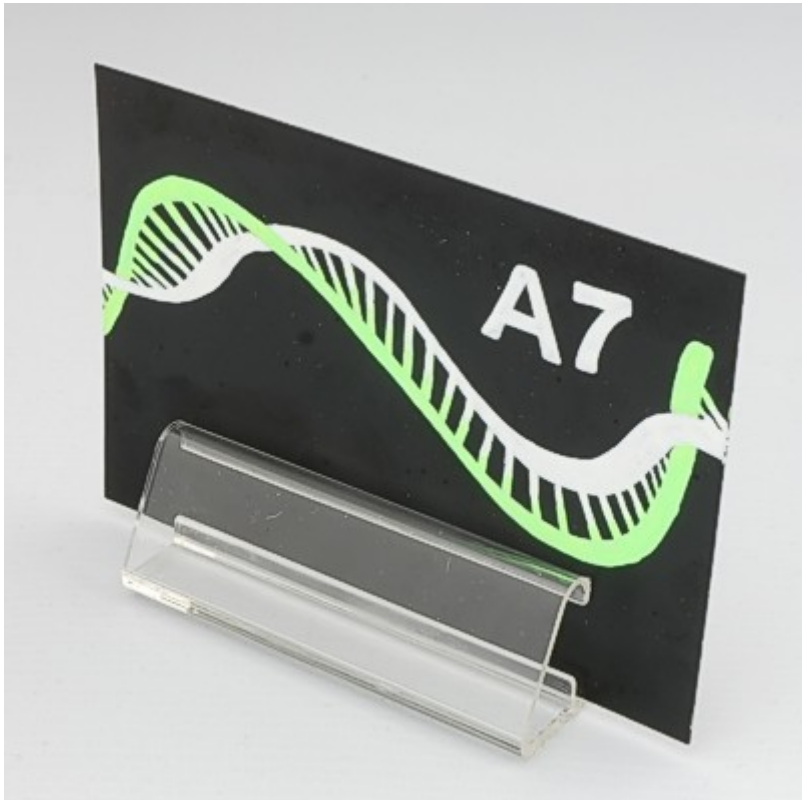

Menu card holder base

Short Description

- Crystal clear strong polycarbonate base for rigid cards e.g. menus and table name cards
- Best selling cardholder base in the UK for stiff cards and display board
- Menu card holding base for price tickets and table-top signs - ideal for up to A5 or DL size

See our other ranges of [card clips here](#)

Product Images

Description

Crystal clear menu card holder base

Crystal card holder displays smaller menus and promotional leaflets.

Crystal clear plastic base is ideal for menucards. The durable polycarbonate moulding includes a channel within the base to hold cards upright.

- Menu card holder base supports card or stiff leaflets.
- Suits tri-fold (1/3A4) and A5 size menus - stable for these sizes but optimum for A6 (10cm x 15cm) or A7 (7.5cm x 10cm).
- Can be used with A7 [chalk cards](#) for your creative chalk pen designs.
- Resists breakage if dropped.

Crystal card holder is 70mm (2-3/4") long by 33mm (1-1/4") wide.

Additional Information

More Information	Crystal clear plastic card holder base Strong rigid base for small menus or price tickets Crystal card holder
Delivery and Returns	<ul style="list-style-type: none">• We offer a choice of delivery options tailored to the goods selected and your location, calculated for you automatically in the Checkout. When feasible, you will be offered options for Free, Economy or Next Day delivery.• Any product returned by the purchaser must be unused and in its original packaging, which should be unmarked. If goods are received damaged or faulty we will take care of the problem.• For detailed information about Delivery charges or Returns and refund policies, please click on the links below.
Include in Google Feed	Yes
Postable	No
Small parcel	No
Oversize	No