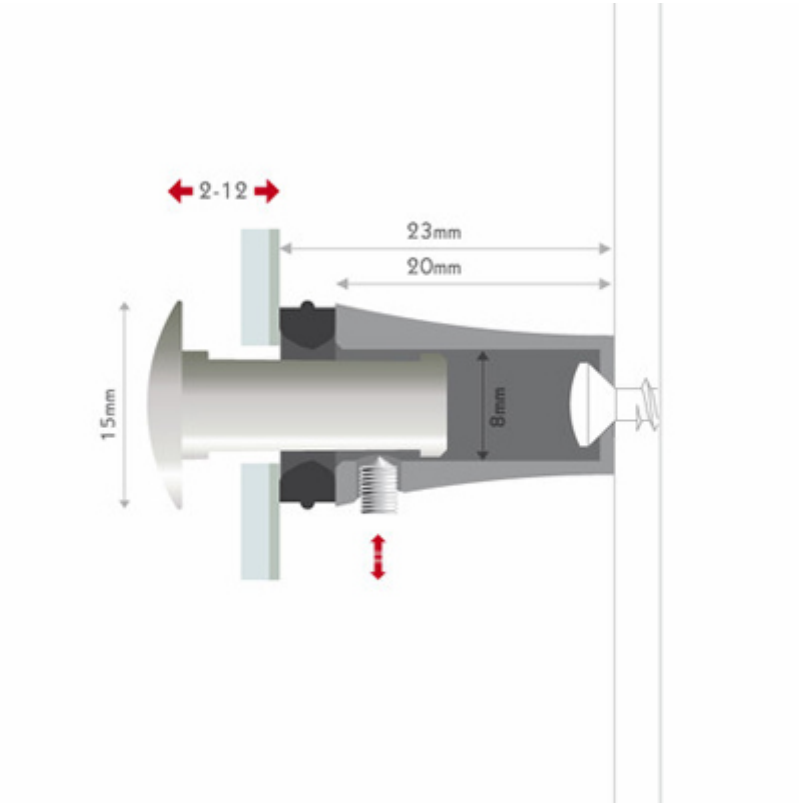

Fisso Rapid