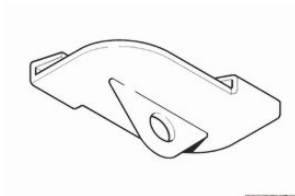

Ceiling grid clips for POS

Short Description

- Suspended ceiling clips that twist on to provide a secure hanging eye
- Suspended ceiling fixing for double ended hooks, loop-end and hook-end cables
- Use to hang POS, signs, social distancing screens, Christmas decorations etc.

Product Images

Description

Twist-on suspended ceiling clips

Twist-on suspended ceiling clips attach to standard ceiling grids to provide a suspension point for double-ended hooks and suspension wires. They are made from strong white plastic and attach securely with a simple twist action.

- Suitable for light to medium duty (subject to maximum ceiling loading)
- Easy to use - just twist on to the metal grid of a typical 25mm / 1" wide suspended ceiling grid
- Handy hanging eye for steel and nylon wires for securing metal double ended hooks
- Compatible with our hook-end cables and loop-end cables (used lasso style as illustrated)