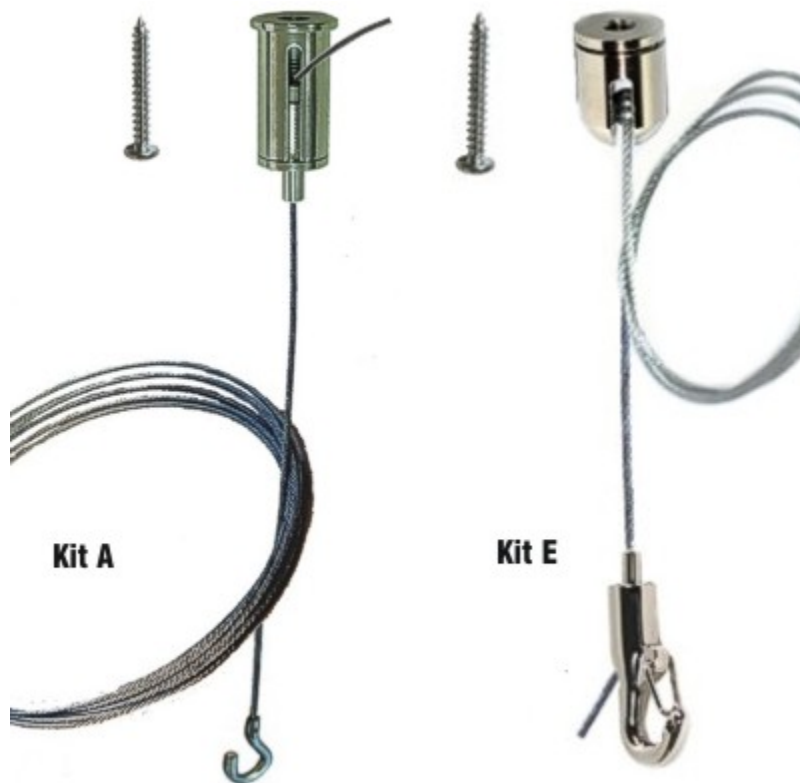

Hanging wire kits for double sided snap frames

Short Description

- Hanging wire kits for double-sided snap frames
- Suspension kit to hang a double-sided snap frame from the ceiling

Product Images

Description

Hanging wire kits for use with double sided snap frames

Individual suspended snap frames can be hung conveniently on wires. These kits make use of the screw-in hanging eye supplied with every double-sided snap frame. The hanging kits comprise a ceiling fixing, cable plus hook providing a practical height-adjustable solution.

- Kit A has a cylinder-shaped ceiling fixing that incorporates a cable clutch for easy adjustment. The supplied 2m cable (which can be cut down as required) has an integral mini hook. Price includes a PAIR of cables plus fittings.
- Kit E has a dome shape ceiling fixing plus a 2m long cable. A small hook is included which slides easily up the cable to adjust the height. The hook will not slide down the cable unless the button is pressed to release the cable clutch. Price includes a PAIR of cables plus fittings.